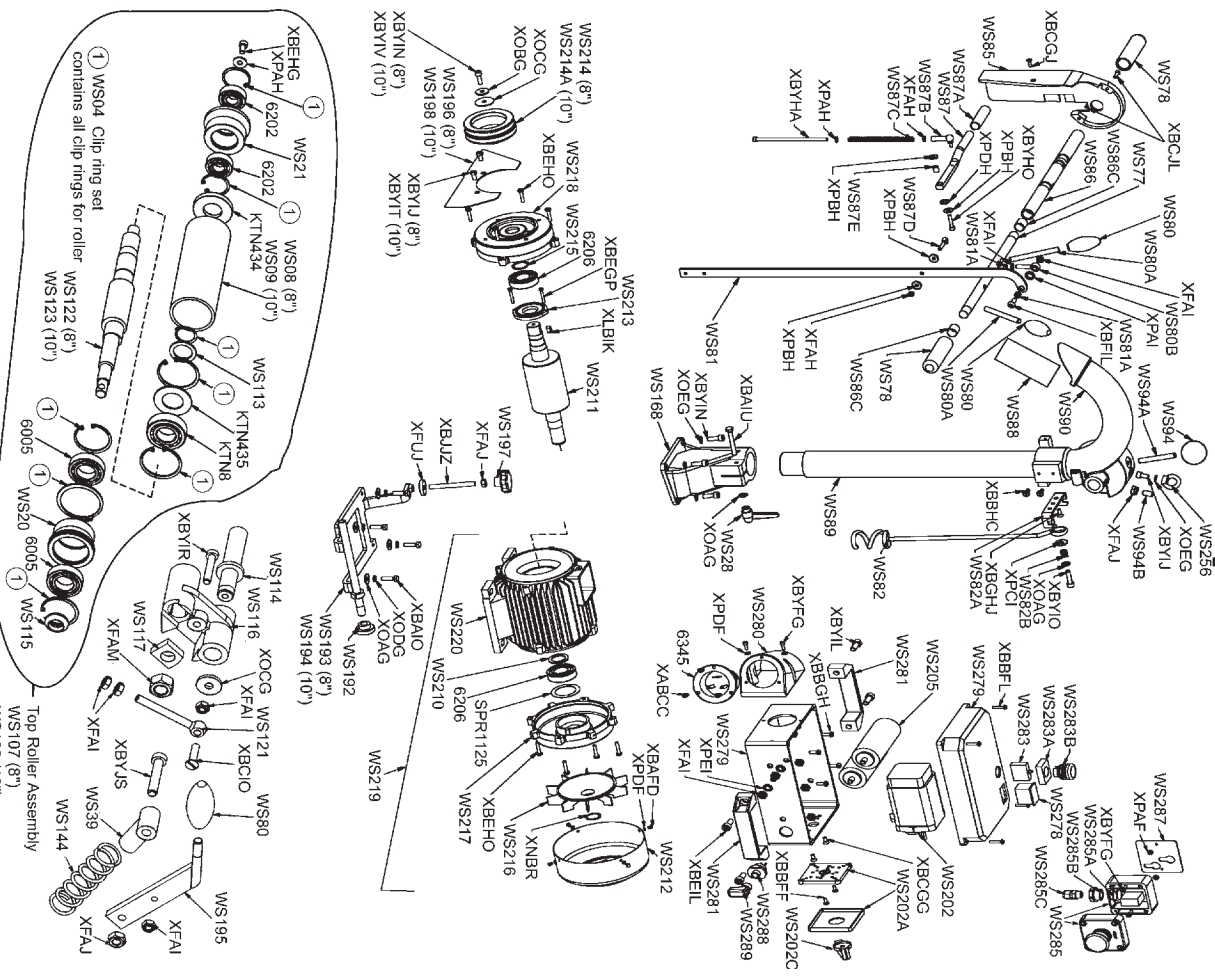

Wolf Sander old Bona Super 8

Part #	Description
6005	Bearing
6202	Bearing
6206	Bearing
6345	Inlet
KTIN8	Bearing, Center Roller
KTIN434	Seal Outer
KTIN435	Seal Inner
SPR1125	Load Spring
WS04	clip set, top roller
WS08	center tube, 8"
WS09	center tube, 10"
WS20	cone roller, inner
WS21	cone roller, outer
WS28	clamp lever
WS39	link, top roller spring
WS77	handle rod
WS78	handle grip
WS80	Control handle grip
WS80A	control handle
WS80B	control handle link
WS81A	spacer
WS82	cable arm
WS82A	cable arm bracket
WS82B	spring
WS85	handle cover
WS86C	bushing
WS87A	feather handle grip
WS87B	feather handle link
WS87C	spring, feather handle
WS87D	bolt, eye
WS87E	spacrer
WS88	connecting piece
WS89	dust pipe
WS90	dust pipe elbow
WS94A	stud
WS94B	pin
WS107	top roller assembly, 8"
WS108	top roller assembly, 10"
WS113	spacrer
WS114	top roller pivot
WS115	spacer, convex
WS116	top roller support plate
WS121	tracking adjuster
WS122	top roller axle, 8"
WS123	top roller axle, 10"
WS144	spring, wheel, top roller
WS168	dust pipe support
WS192	motor mount nut
WS193	motor platform, 8"
WS194	motor platform, 10"
WS195	tension lever
WS196	belt guard plate 8"
WS197	adjuster knob
WS198	belt guard plate 10"
WS202	switch, rotary
WS202A	switch cover
WS202C	switch knob
WS205	capacitor, 60uf
WS210	spacer, motor bearing rotor
WS211	fan cover
WS213	bearing cover
WS214	pulley, motor, 8"
WS214A	pulley, motor, 10"
WS215	ring nut
WS217	fan, motor
WS218	end bell, fan side
WS219	motor
WS220	field
WS256	fine nut
WS278	voltmeter
WS279	motor box
WS280	power inlet box
WS281	handle, motor box
WS283	indicator light
WS283A	indicator light mount
WS283B	indicator light cover
WS285	E-stop box w/switch nut
WS285A	nut
WS285B	reducer