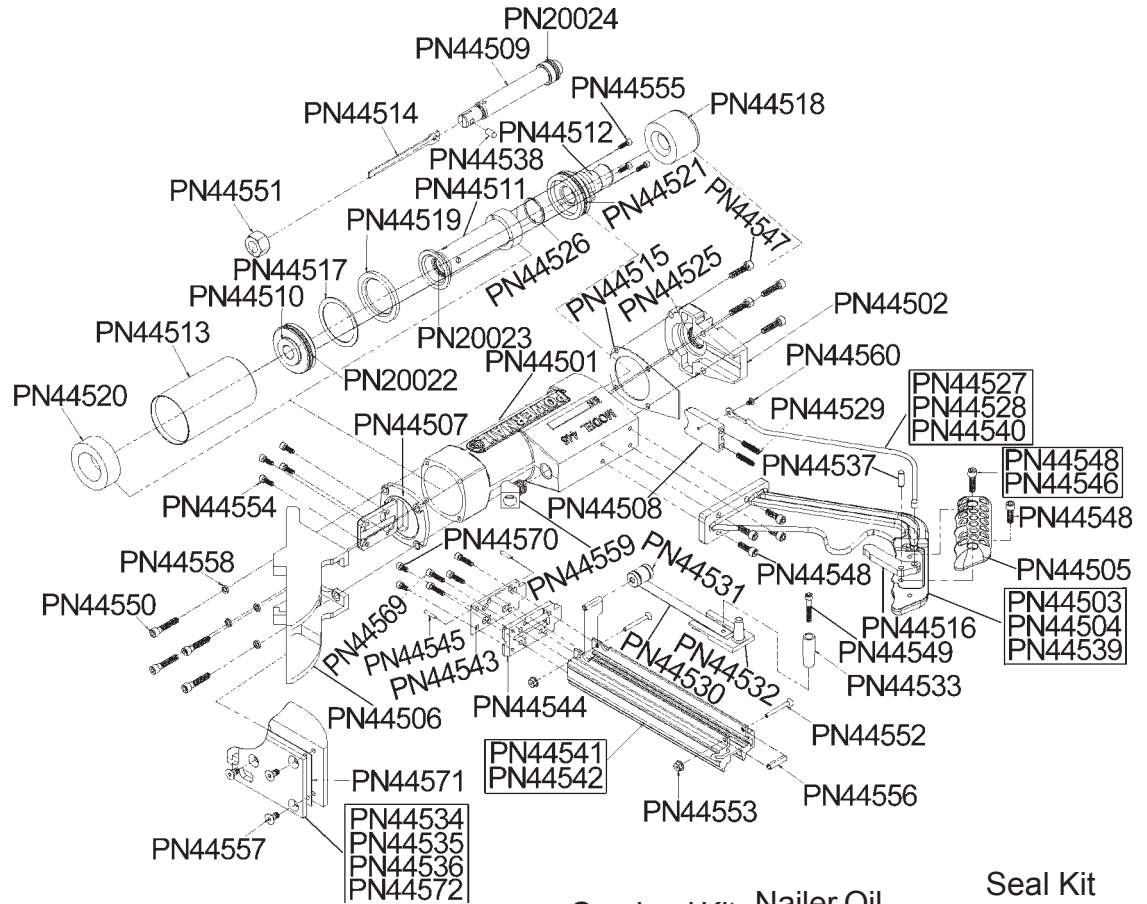

Powernail 445 Nailer

Mallets

Overhaul Kit Nailer Oil

Seal Kit

Part #	Description
PN20022	PISTON SEAL
PN20023	RETURN CYLINDER SEAL
PN20024	PISTON ROD SEAL
PN44501	BODY
PN44502	CAP
PN44503	HANDLE, LONG
PN44504	HANDLE, SHORT
PN44505	HANDLE, HALF
PN44506	ADAPTER FOOT
PN44507	FOOT
PN44508	SAFETY YOKE
PN44509	PISTON ROD
PN44510	PISTON
PN44511	RETURN CYLINDER
PN44512	PLUNGER
PN44513	CYLINDER SLEEVE
PN44514	DRIVING BLADE
PN44515	PLATE .062 Thick
PN44516	TRIGGER
PN44517	SUPPORT RING
PN44518	RUBBER CAP
PN44519	RUBBER SEAT

Part #	Description
PN44520	RUBBER BUMPER
PN44521	PLUNGER SEAL SET
PN44525	PLUNGER WIPER SEAL
PN44526	RETURN CYLINDER GASKET
PN44527	TRIGGER CABLE, LONG
PN44528	TRIGGER CABLE, SHORT
PN44529	SAFETY YOKE SPRINGS
PN44530	NAIL PUSHER SPRING
PN44531	SPOOL
PN44532	NAIL PUSHER
PN44533	2 NAIL PUSHER KNOB
PN44534	1/2" ADAPTER PAD
PN44535	5/8" ADAPTER PAD
PN44536	3/4" ADAPTER PAD
PN44537	DOWEL PIN
PN44538	DOWEL PIN
PN44539	HANDLE, XL
PN44540	TRIGGER CABLE, XL
PN44541	NAIL CHANNEL, LONG
PN44542	NAIL CHANNEL, SHORT
PN44543	GATE PLATE
PN44544	GATE

Part #	Description
PN44545	ROLL PIN
PN44546	S.H.C.S.
PN44547	S.H.C.S.
PN44548	S.H.C.S.
PN44549	S.H.C.S.
PN44550	S.H.C.S.
PN44551	JAM NUT
PN44552	F.H.C.S.
PN44553	LOCKNUT
PN44554	S.H.C.S.
PN44555	S.H.C.S.
PN44556	SPACER
PN44557	F.H.C.S. W/PATCH
PN44558	LOCK WASHER
PN44559	NPT 45° ELBOW
PN44560	B.H.C.S.
PN44569	S.H.C.S. W/PATCH
PN44570	S.H.C.S.
PN44571	.030 SHIM
PN44572	22mm PAD
	#N/A
	#N/A