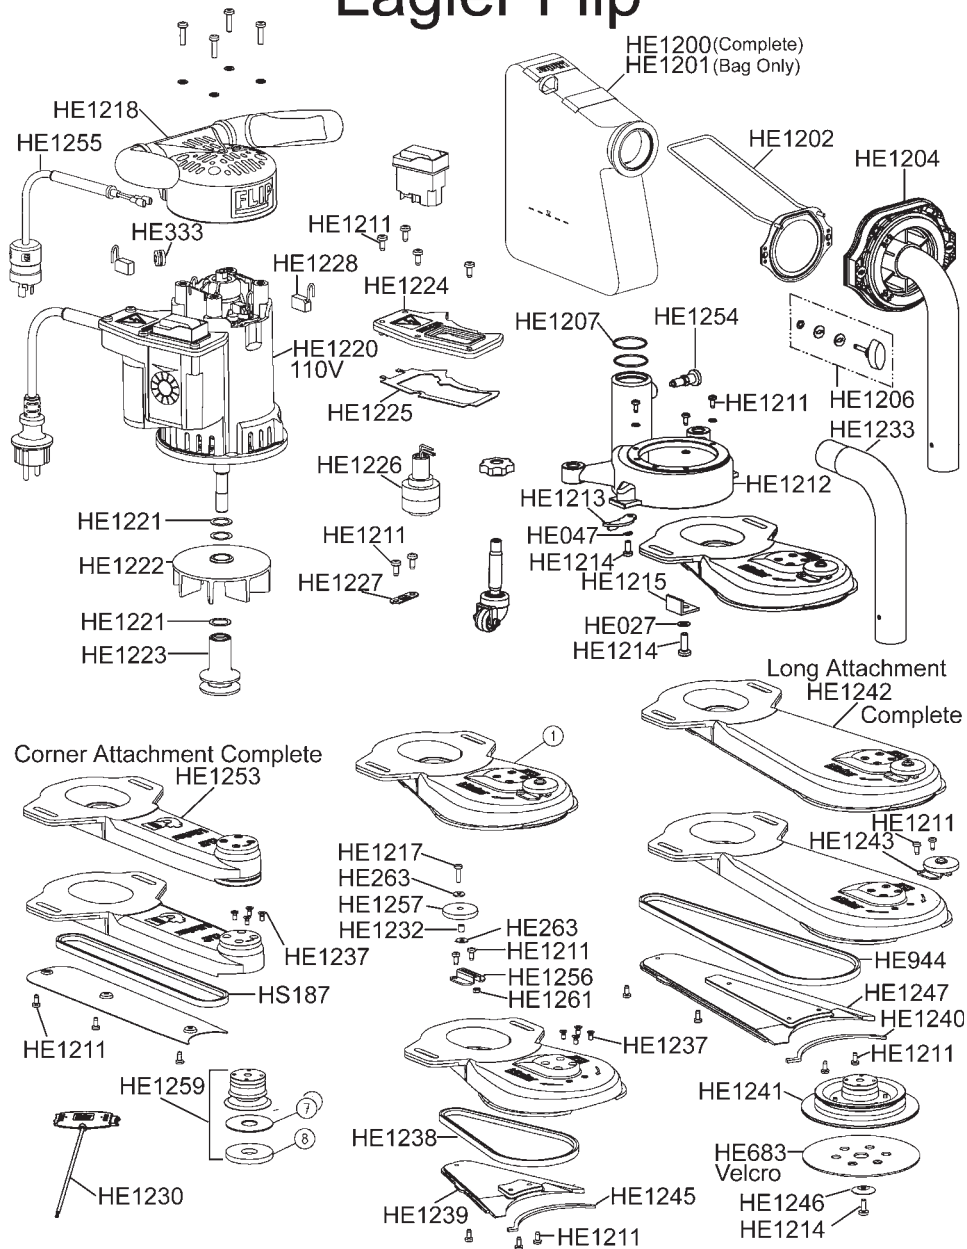

# Lagler Flip

Part #	Description
HE027	Washer
HE047	WASHER
HE1200	DUST BAG
HE1201	DUST BAG
HE1202	FIXING PLATE
HE1204	PIPE SOCKET
HE1207	O-RING
HE1211	SCREW
HE1212	FAN HOUSING
HE1213	TIGHTENER PLATE
HE1214	SCREW
HE1215	GUIDE ANGLE
HE1217	SCREW
HE1218	HANDLE
HE1220	MOTOR
HE1221	PRECISION WASHER
HE1222	FAN WHEEL

Part #	Description
HE1223	MOTOR PULLEY
HE1224	COVER
HE1225	SEALING
HE1226	CAPACITOR
HE1227	LATCH FASTENER
HE1228	CARBON BRUSH
HE1230	SPANNER
HE1232	BUSH
HE1233	TUBE
HE1237	SCREW
HE1238	V-BELT
HE1239	COVER SHORT
HE1240	SEAL, BLACK
HE1241	SANDING DISC
HE1242	ATTACHMENT LONG
HE1243	WALL ROLLER
HE1245	SEAL, GREEN

Part #	Description
HE1246	PAPER DISC
HE1247	COVER LONG
HE1253	CORNER ATTACH.
HE1254	STOP BOLT
HE1255	MOTOR CABLE
HE1256	BRACKET
HE1257	WALL ROLLER
HE1259	SANDING DISC
HE1261	NUT
HE1266	#N/A
HE263	WASHER
HE333	RUBBER TUBE
HE683	VELCRO DISC 150mm
HE944	V-BELT
HS187	V Belt