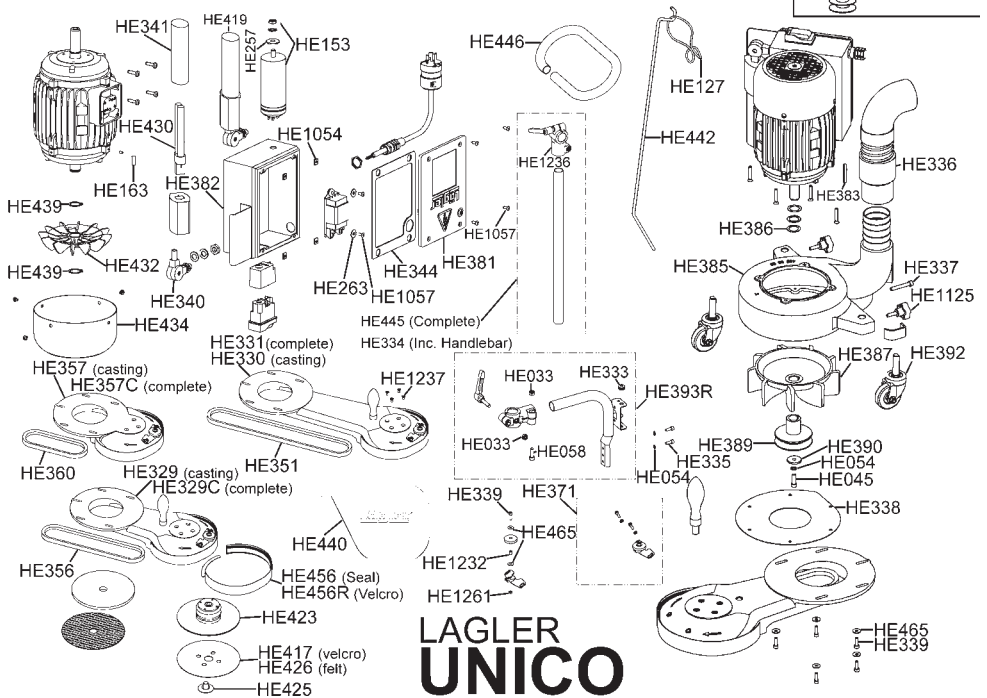

Part #	Description
HE027	Washer
HE033	Nut
HE045	SCREW
HE054	WASHER
HE058	SOCKET SCREW
HE104	USE 6001
HE127	STRAIN RELIEF
HE153	START CAP
HE163	KEY
HE173	LOCK WASHER
HE263	WASHER
HE329	Nose 230 MM
HE329C	#N/A
HE330	Nose 350MM
HE331	Nose 350 MM
HE333	RUBBER TUBE
HE334	GUIDE TUBE LONG
HE335	SOCKET SCREW
HE336	HOSE
HE337	SCREW
HE338	SHEET COVER
HE339	SCREW
HE340	JOINT CPL.
HE341	TUBE
HE344	SEALING
HE351	V BELT
HE356	V BELT
HE357	Nose105MM
HE357C	#N/A
HE360	V BELT
HE371	WALL ROLLER
HE381	COVER
HE383	KEY
HE385	FAN HOUSING
HE386	FIT WASHER
HE387	FAN WHEEL
HE389	MOTOR PULLEY
HE390	WASHER
HE392	GUIDING WHEEL
HE393R	LOWER HANDLE NS
HE417	VELCRO NEGATIVES
HE423	STEEL SANDING DISC
HE425	PAPER SCREW
HE426	FELT DISC
HE430	FLUORESCENT TUBE
HE432	FAN WHEEL
HE434	FAN COVER
HE439	CIRCLIP
HE440	DUST BAG
HE441	SWITCH
HE442	CABLE SUPPORT
HE445	GUIDE TUBE LONG
HE446	HANDLE
HE456	SEALING SET
HE465	WASHER
HE619	FAN HOUSING
HE62	SCREW
HE620	FAN COVER
HE621	SPACER BOLT
HE622	WASHER
HE624	SLEEVE NUT
HE625	STUD
HE633C	HANDLE

LAGLER UNICO

Part #	Description
HE635	CASING TUBE
HE636	COVER
HE640	MOTOR
HE641	FAN BLADE
HE642	FAN WHEEL
HE644	MOTOR PULLEY
HE645	SPACER BRUSH
HE646	NUT L/H
HE647	KEY
HE649	LENS HEAD SCREW
HE651	CAPACITOR
HE652	CARBON BRUSH
HE657	SHEET COVER
HE658	DISC 150mm
HE659	RING
HE660	AXLE
HE661	PULLEY
HE663	FELT DISC 150mm
HE664	PAPER TENSION
HE665	WALL ROLLER

Part #	Description
HE671	V BELT
HE672	Nose 350 MM
HE674	COVER
HE675	V BELT
HE676	CORNER ATTACHMENT
HE678	SANDING DISC 75mm
HE681	FELT DISC
HE683	VELCRO DISC 150mm
HE684	DUST BAG
HE685	CLAMP
HE689	BEARING RING
HE690	PLUG
HE1054	CLIP NUT
HE1057	SCREW
HE1125	CROSS GRIP
HE1232	BUSH
HE1236	PIPE CLAMPS
HE1237	SCREW
HE1261	NUT