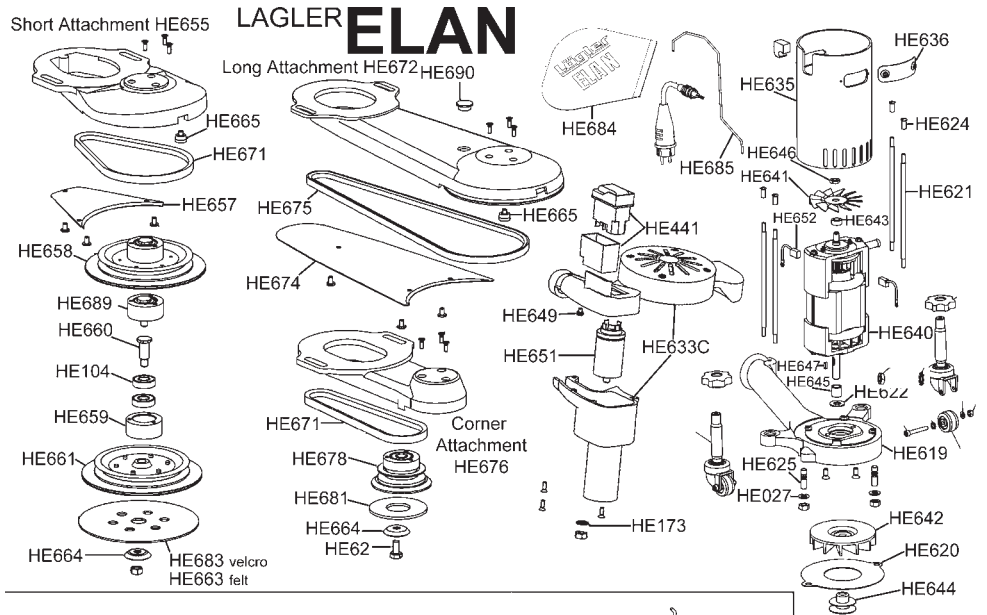

Part #	Description
HE027	Washer
HE033	Nut
HE045	SCREW
HE054	WASHER
HE058	SOCKET SCREW
HE104	USE 6001
HE127	STRAIN RELIEF
HE153	START CAP
HE163	KEY
HE173	LOCK WASHER
HE263	WASHER
HE329	Nose 230 MM
HE329C	#N/A
HE330	Nose 350MM
HE331	Nose 350 MM
HE333	RUBBER TUBE
HE334	GUIDE TUBE LONG
HE335	SOCKET SCREW
HE336	HOSE
HE337	SCREW
HE338	SHEET COVER
HE339	SCREW
HE340	JOINT CPL.
HE341	TUBE
HE344	SEALING
HE351	V BELT
HE356	V BELT
HE357	Nose105MM
HE357C	#N/A
HE360	V BELT
HE371	WALL ROLLER
HE381	COVER
HE383	KEY
HE385	FAN HOUSING
HE386	FIT WASHER
HE387	FAN WHEEL
HE389	MOTOR PULLEY
HE390	WASHER
HE392	GUIDING WHEEL
HE393R	LOWER HANDLE NS
HE417	VELCRO NEGATIVES
HE423	STEEL SANDING DISC
HE425	PAPER SCREW
HE426	FELT DISC
HE430	FLUORESCENT TUBE
HE432	FAN WHEEL
HE434	FAN COVER
HE439	CIRCLIP
HE440	DUST BAG
HE441	SWITCH
HE442	CABLE SUPPORT
HE445	GUIDE TUBE LONG
HE446	HANDLE
HE456	SEALING SET
HE465	WASHER
HE619	FAN HOUSING
HE62	SCREW
HE620	FAN COVER
HE621	SPACER BOLT
HE622	WASHER
HE624	SLEEVE NUT
HE625	STUD
HE633C	HANDLE

LAGLER UNICO

Part #	Description
HE635	CASING TUBE
HE636	COVER
HE640	MOTOR
HE641	FAN BLADE
HE642	FAN WHEEL
HE644	MOTOR PULLEY
HE645	SPACER BRUSH
HE646	NUT L/H
HE647	KEY
HE649	LENS HEAD SCREW
HE651	CAPACITOR
HE652	CARBON BRUSH
HE657	SHEET COVER
HE658	DISC 150mm
HE659	RING
HE660	AXLE
HE661	PULLEY
HE663	FELT DISC 150mm
HE664	PAPER TENSION
HE665	WALL ROLLER

Part #	Description
HE671	V BELT
HE672	Nose 350 MM
HE674	COVER
HE675	V BELT
HE676	CORNER ATTACHMENT
HE678	SANDING DISC 75mm
HE681	FELT DISC
HE683	VELCRO DISC 150mm
HE684	DUST BAG
HE685	CLAMP
HE689	BEARING RING
HE690	PLUG
HE1054	CLIP NUT
HE1057	SCREW
HE1125	CROSS GRIP
HE1232	BUSH
HE1236	PIPE CLAMPS
HE1237	SCREW
HE1261	NUT