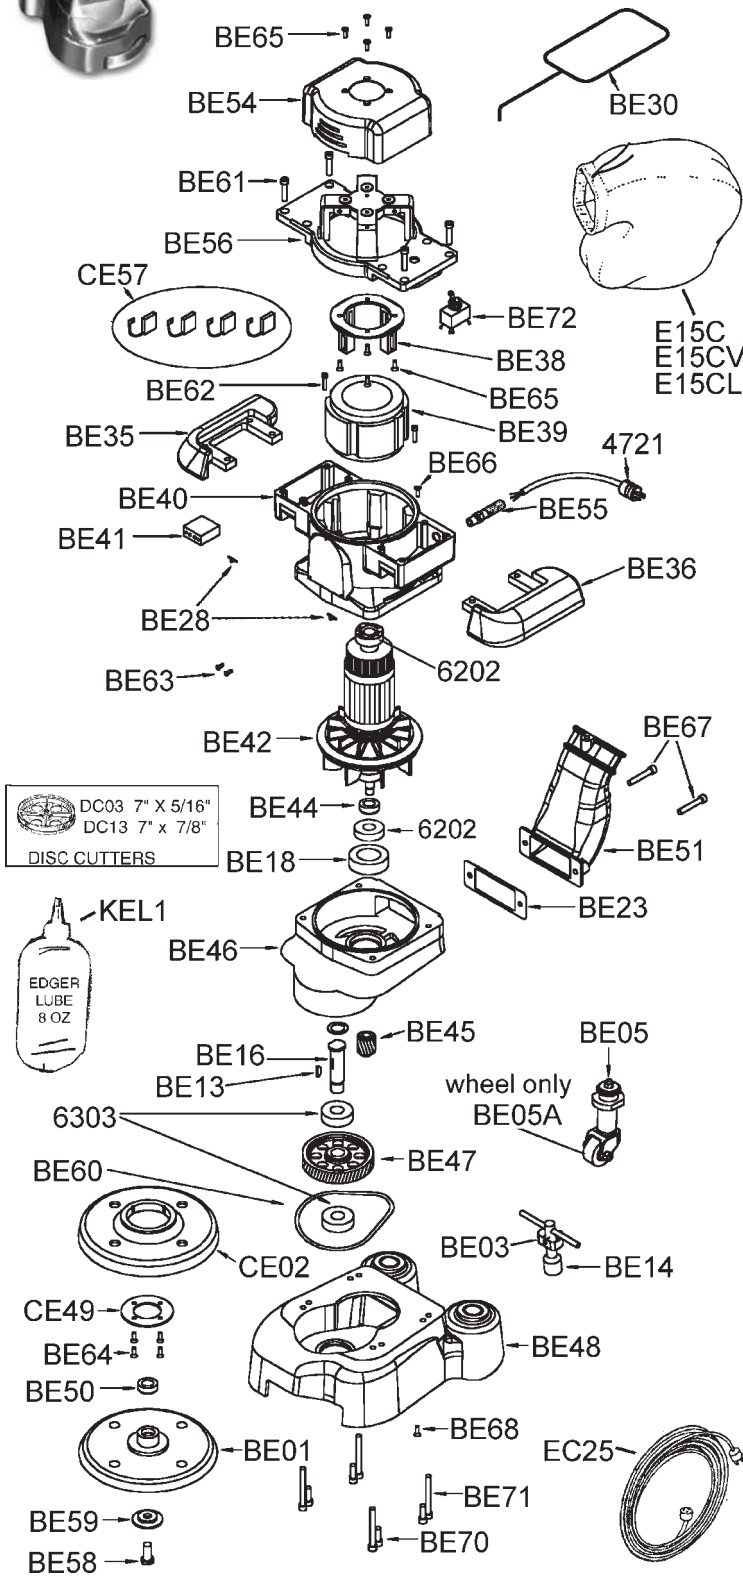

KT Blizzard

Part #	Description
4721	Plug, Male
6202	Bearing
6303	Bearing
BE01	Edger Pad
BE03	Wrench Clip
BE05	Caster Asm
BE05A	Wheel, Nylon
BE13	Key
BE14	Wrench, Hex
BE16	Jack Shaft
BE18	Seal
BE23	Gasket, Exhaust
BE28	Lights, LED
BE30	Bag Support
BE35	Handle, RS
BE36	Handle, LS
BE38	Brush Ring Assy
BE39	Field Assy
BE40	Motor Housing
BE41	Transformer, LED
BE42	Armature
BE44	Spacer
BE45	Gear, Pinion
BE46	Gear Housing
BE47	Gear, Large
BE48	Chasis, Lower
BE50	Spacer, Gear
BE51	Discharge Pipe
BE54	Motor Cover
BE55	Strain Relief
BE56	Housing, brush ring
BE58	Paper Screw
BE59	Paper Washer
BE60	Gasket, Gear
BE61	Screw
BE62	Screw
BE63	Screw Plastic
BE64	Screw
BE65	Screw
BE66	Screw
BE67	USE BE61
BE68	USE BE62 Screw
BE70	Screw
BE71	Screw
BE72	Switch, off-on, OEM
CE02	Roller Guard
CE49	Guard Retainer
CE57	Brush Spade set4
DC03	7 x 7/8" Cutter
DC13	7 x 5/16" Cutter
E15C	Red Edger Bag
E15CL	Bag Leath S7
E15CV	Bag Vinyl S7
EC25	25' 12/3 110v Cord
KEL1	Edger Lube