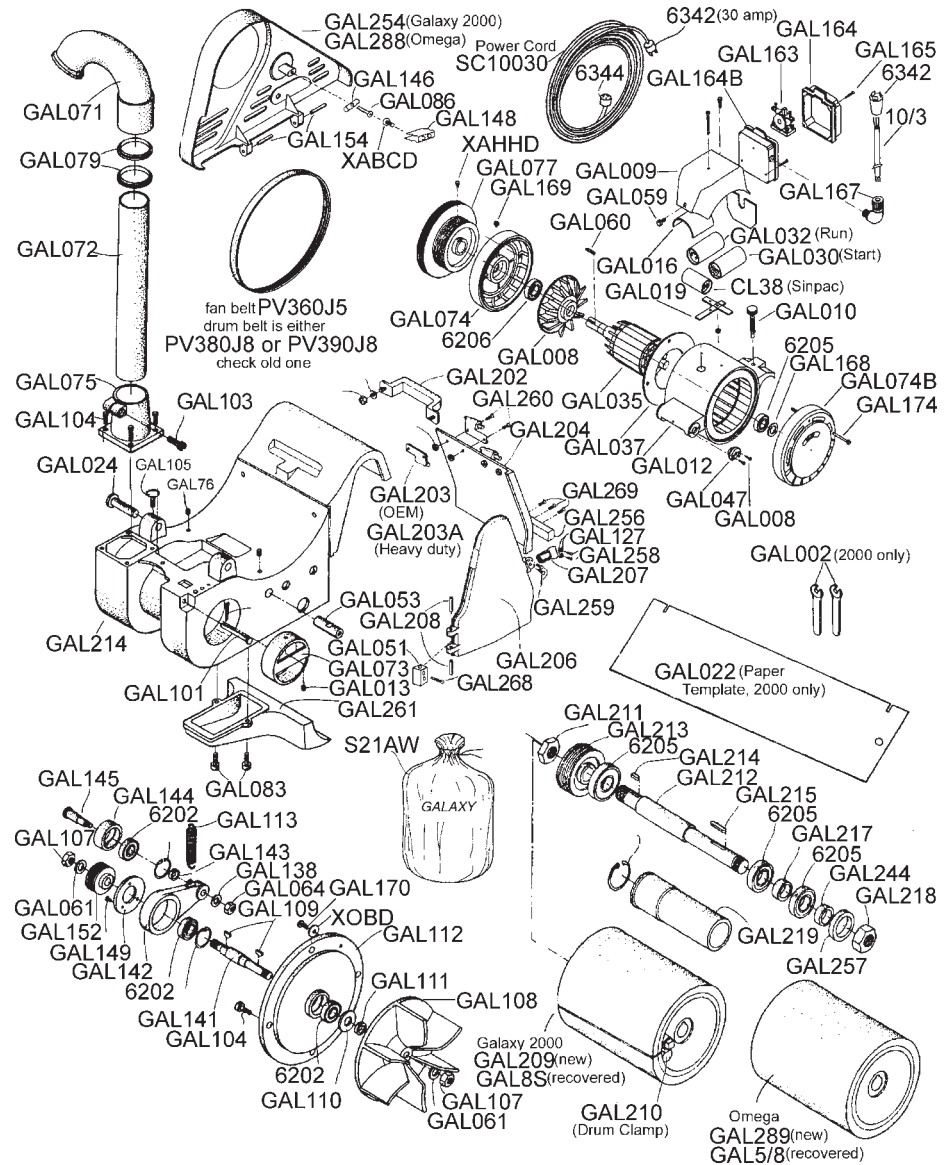

# Galaxy

Part #	Description
10/3	Gray Cable 10/3
6202	Bearing
6205	Bearing
6206	Bearing
6342	Plug, Male
6344	Plug, Female
CL38	Start Switch
GAL002	Wrench
GAL008	#N/A
GAL009	#N/A
GAL010	Screw, Adjust
GAL012	Housing, Assy (Field)
GAL013	#N/A
GAL016	#N/A
GAL019	#N/A
GAL022	Template 8"
GAL024	Pin, Motor
GAL030	Capacitor, Start
GAL032	Capacitor, Run
GAL035	Rotor, Assembly
GAL037	#N/A
GAL047	#N/A
GAL051	Side Door Block
GAL053	Shaft, Fulcrum
GAL059	#N/A
GAL060	#N/A
GAL061	Shakeproof Washer
GAL064	Nut
GAL071	Elbow, Swivel
GAL072	Dust Pipe
GAL073	Cover, Clean Out
GAL074B	#N/A
GAL075	Bracket, Dust
GAL077	#N/A
GAL079	O Rings Elbow
GAL083	Screw
GAL086	Screw
GAL101	#N/A
GAL103	Screw
GAL104	Screw
GAL105	Screw Thumb
GAL107	Nut Hex Jam
GAL108	Dust Fan
GAL109	USE W404
GAL110	Seal Bearing Dust
GAL111	Collar Fan
GAL112	Fan Bearing Housing
GAL113	Spring, Idler Arm
GAL127	Nut, Latch
GAL138	Washer Shake Proof
GAL141	Shaft Fan
GAL142	Arm, Idler
GAL143	Spacer, Idler
GAL144	Pulley, Idler
GAL145	Shaft, Idler Pulley
GAL146	#N/A
GAL148	Clip, Belt Guard
GAL149	Cover
GAL152	Pulley, Fan 8"
GAL154	Pin

Part #	Description
GAL219	#N/A
GAL244	Spacer, Drum Short
GAL254	Belt Cover
GAL256	Bumper 2000
GAL257	Seal, Bearing Dust
GAL258	Screw
GAL259	Screw Latch
GAL260	#N/A
GAL261	Dust Pan
GAL268	Screw
GAL269	Screw
GAL288	#N/A
GAL289	Drum, New Omega
GAL5/8	8" Recovrd Drum Omega
GAL76	#N/A
GAL8S	8" Recovrd 2000 Drum
PV360J5	#N/A
PV380J8	#N/A
PV390J8	#N/A
S21AW	Wide Sander Bag
SC10030	10/3 100ft, 30amp
XABCD	Screw, pan
XAHHD	Screw, set
XOBD	Washer

# Galaxy

Part #	Description
GAL235	N/A use 229
GAL236	Ring Retaining
GAL237	Shaft, Roller Release
GAL239	Bushing, Sleeve
GAL240	N/Ahousing
GAL241	Nut
GAL242	Washer Lock
GAL243C	Tension Assy Upper
GAL246	Screw Soc Cap
GAL247B	USE GAL 245
GAL247C	Roller axle & brgs 8"
GAL248	Edge Guide OEM
GAL251	Washer Lock
GAL252	Nut
GAL263	Screw Soc Cap
GAL265	Shaft, Front Wheel
GAL266	Collar, Wheel Spacer
GAL267	#N/A
GAL268	Screw
HS8	8" Roller Assm
UF27	Bearing Dust Free