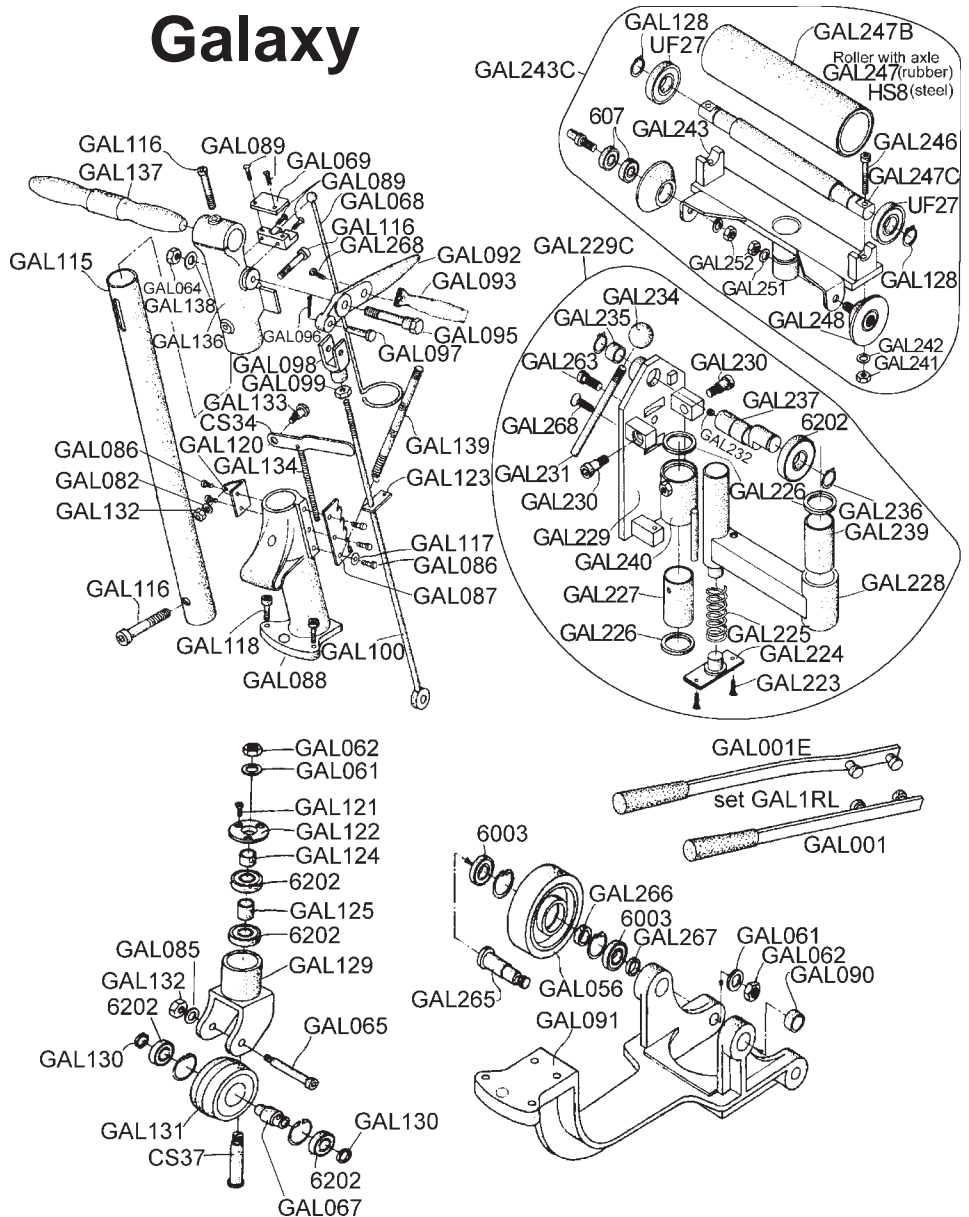

Part #	Description
607	Bearing
6003	Bearing
6202	Bearing
CS34	Tension Lever
CS37	Caster Stud
GAL001E	Carry Handle Bent
GAL056	Wheel no bearings
GAL061	Shakeproof Washer
GAL062	Nut
GAL064	Nut
GAL065	Wheel Shaft
GAL067	Wheel Sleeve
GAL068	Rod, Cable Support
GAL069	Cable Bracket Assy
GAL082	Washer
GAL085	#N/A
GAL086	Screw
GAL087	Plate, Pressure Control
GAL088	Chassis, Upper Truck
GAL089	#N/A
GAL090	#N/A
GAL091	Chassis, Lower Truck
GAL092	Handle, Control
GAL093	Feather Handle
GAL095	Handle Stud
GAL096	Pin, Cotter
GAL097	Pin Clevis
GAL098	Yoke, Control Handle
GAL099	Nut
GAL100	Control Rod
GAL115	Tube, Handle
GAL116	Screw
GAL117	#N/A
GAL118	Screw
GAL120	Bracket, Pressure
GAL121	Screw
GAL122	Cover, Caster Yoke
GAL123	Plate, Spring Adjuster
GAL124	Collar Short
GAL125	Collar Long
GAL128	Ring, Retaining
GAL129	Yoke
GAL130	Spacer Wheel Outer
GAL131	Rear Wheel
GAL132	Nut
GAL133	Stud
GAL134	Spring, Pressure Control
GAL136	Bracket Handle
GAL137	Handle Grip
GAL138	Washer Shake Proof
GAL139	Spring
GAL1RL	Carry Handles/Set^
GAL223	Screw
GAL224	#N/A
GAL225	Spring, Top Roller
GAL226	Seal, Dust
GAL227	Bushing Sleeve
GAL228	Arm, Tension N/A
GAL229C	Tension Roller Side
GAL230	USE 80019A
GAL231	Lever, Release
GAL232	Screw Set
GAL234	Knob

Galaxy

Part #	Description
GAL235	N/A use 229
GAL236	Ring Retaining
GAL237	Shaft, Roller Release
GAL239	Bushing, Sleeve
GAL240	N/Ahousing
GAL241	Nut
GAL242	Washer Lock
GAL243C	Tension Assy Upper
GAL246	Screw Soc Cap
GAL247B	USE GAL 245
GAL247C	Roller axle & brgs 8"
GAL248	Edge Guide OEM
GAL251	Washer Lock
GAL252	Nut
GAL263	Screw Soc Cap
GAL265	Shaft, Front Wheel
GAL266	Collar, Wheel Spacer
GAL267	#N/A
GAL268	Screw
HS8	8" Roller Assm
UF27	Bearing Dust Free