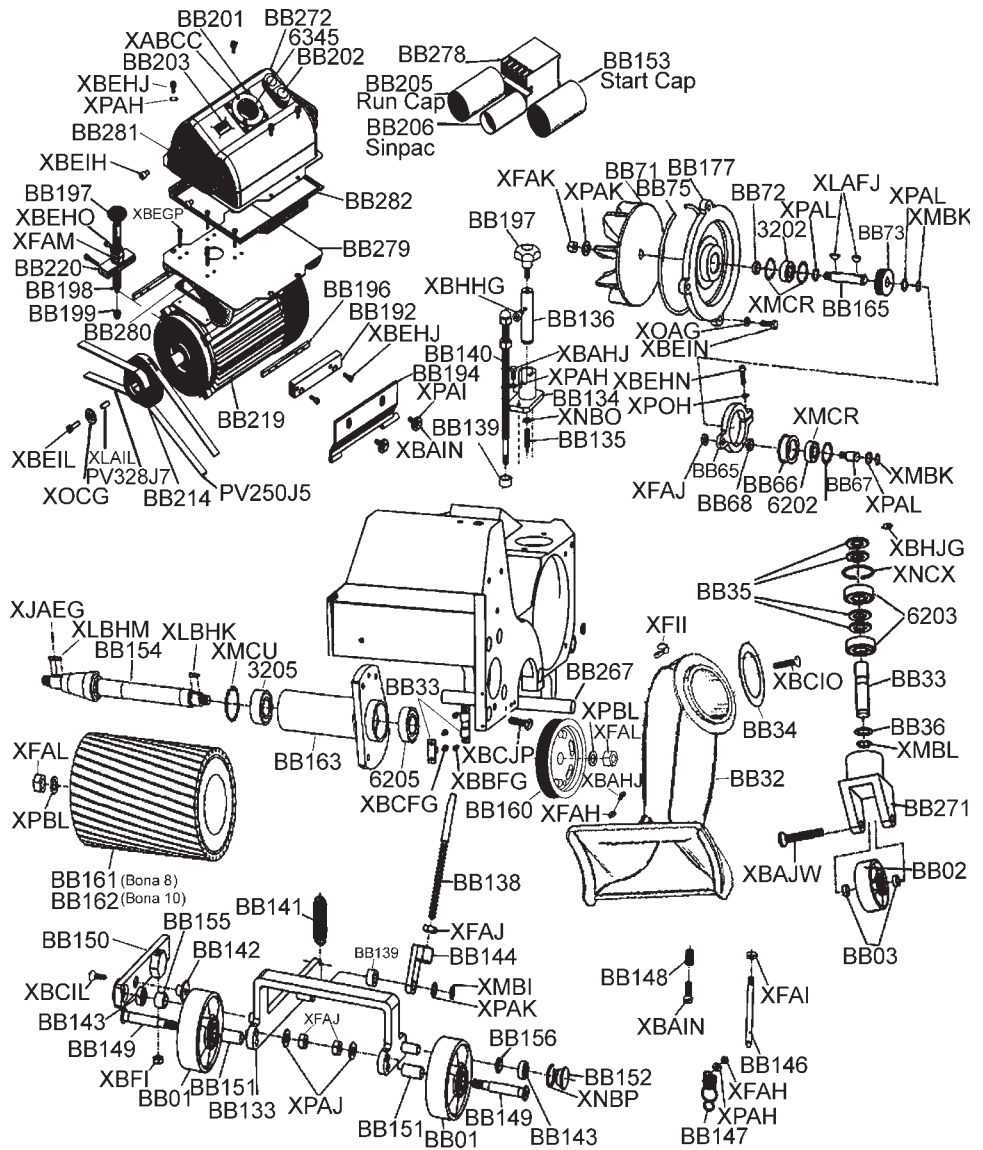

# BONA Belt

Part #	Description
3202	Bearing
3205	Bearing
6202	Bearing
6203	Bearing
6205	Bearing
6345	Inlet
BB01	wheel, side
BB02	wheel, castor
BB03	spacer, wheel
BB32	dust pan
BB33	pivot bolt
BB34	dust pan gasket
BB35	spacer, castor pivot
BB36	spacer, castor pivot
BB65	idler bracket
BB66	pulley, idler
BB67	idler pulley shaft
BB68	spacer, pulley
BB71	fan
BB72	spacer, fan shaft
BB73	pulley, fan 45mm
BB75	fan gasket
BB133	wheel truck
BB134	adjuster housing
BB135	bracket
BB136	pressure adjuster
BB138	control rod, lower
BB139	spacer
BB140	pressure rod
BB141	spring, pressure
BB142	nut
BB143	bearing
BB144	control rod yoke
BB146	pin
BB147	spring
BB148	spring
BB149	wheel axle
BB150	wheel truck arm
BB151	spacer, wheel
BB152	cover, plastic
BB153	capacitor, start
BB154	drum shaft
BB155	spacer
BB156	spacer
BB160	pulley, drum
BB161	new drum, 8"
BB162	new drum, 10"
BB163	housing, drum shaft
BB165	fan shaft
BB177	fan housing
BB192	intermediate plate
BB194	motor mount, rear
BB196	mounting plate
BB197	knob, motor adjuster
BB198	motor adjuster
BB199	motor adjuster swivel
BB201	#N/A
BB202	switch, on/off
BB203	voltmeter
BB205	capacitor, run
BB206	sinpac switch
BB214	pulley, motor
BB219	motor
BB220	motor mount, front
BB267	wheel truck pivot
BB271	castor yoke
BB272	motor box, upper

Part #	Description
BB278	contactor
BB279	motor box, lower
BB280	motor gasket
BB281	motor handle
BB282	motor box gasket
PV250J5	poly V belt
PV328J7	poly V belt
XABCC	Screw, pan
XBAHJ	Met. hex
XBAIN	Met. hex
XBAJW	Met. hex
XBBFG	Met. pan
XBCFG	Met. screw, flat
XBCIO	Met. screw, flat
XBCJP	Met. screw, flat
XBEGP	Met. screw, socket
XBEHJ	Met. screw, socket
XBEHN	Met. screw, socket
XBEHO	Met. screw, socket
XBEIH	Met. screw, socket
XBEIL	Met. screw, socket
XBEIN	Met. screw, socket
XBFI	#N/A
XBHHG	Met. screw, set
XBHJG	Met. screw, set
XFAH	Met. Nut, hex
XFAI	Met. Nut, hex