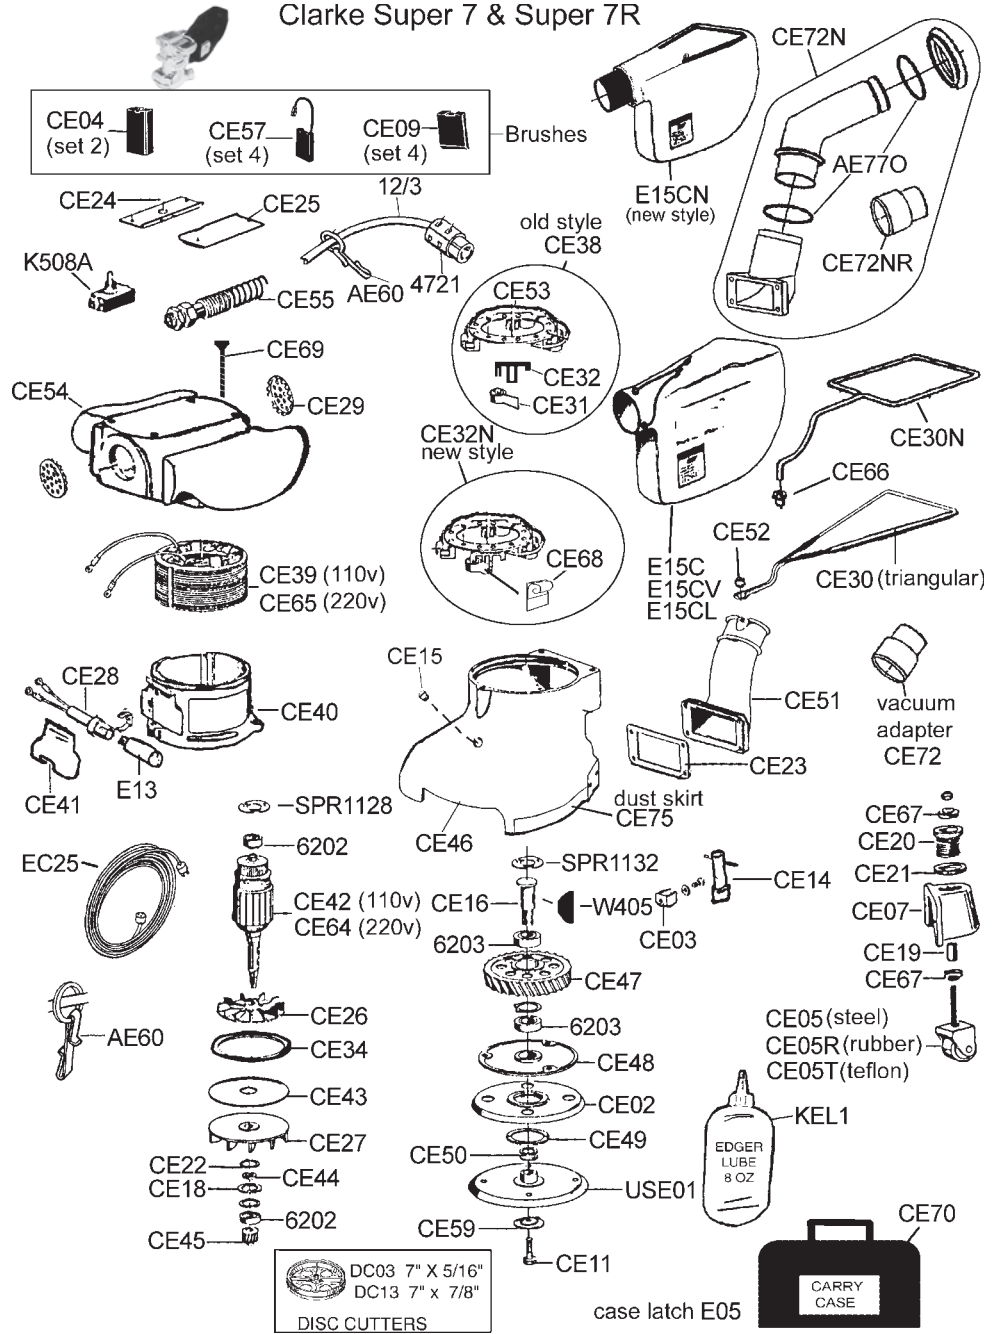

## Clarke Super 7 & Super 7R

Part #	Description
4721	Plug, Male
6202	Bearing
6203	Bearing
12/3	Gray Cable
AE60	Clip & Ring
AE60	Clip & Ring
AE770	Seal
CE02	Roller Guard
CE03	Wrench Clip
CE04	Brushes (set 2)
CE05	Caster
CE05R	Rubber Caster
CE05T	Teflon Caster
CE07	Caster Bracket
CE09	Brushes(set4)
CE11	Paper Screw
CE14	S7 Wrench
CE15	Grease Plug
CE16	Gear Shaft
CE18	Seal
CE19	Spacer
CE20	Adj. Screw
CE21	Adj. Screw Loc Nut
CE22	Fan Ret. Clip
CE23	Exhaust Gasket
CE24	RH Cover
CE25	LH Cover
CE26	Motor Fan
CE27	Vacuum Fan
CE28	Light Socket
CE29	Vent Plug
CE30N	New bag Support
CE31	Brush Spring
CE32	Brush Holder
CE34	Baffle Gasket
CE38	Brush Block Assy.
CE38N	New Brush Holder
CE39	Field 115V
CE40	Motor Housing
CE41	Lamp Guard
CE42	Armature 115V
CE43	Baffle Plate
CE44	Bearing Spacer
CE45	Pinion Gear
CE46	Gearing Housing
CE47	Drive Gear
CE48	Housing Cover
CE49	Guard Retainer
CE50	Special Washer
CE51	Exhaust Bracket
CE52	Old Bushing Metal
CE53	4 Brush Ring
CE54	Cover
CE55	Relief

Part #	Description
CE57	Brush Spade set4
CE59	OEM Paper Washer
CE64	Arm 240v
CE65	Field 240v
CE66	Nylon Bushing
CE67	Sealed Bearing
CE68	Brush Spring New
CE69	Screw
CE70	Carry Case
CE72	Vac Attachment Rubber
CE72N	Discharge Pipew/bag
CE72NR	Reducer, 2" Kit
CE75	Dust Skirt
DC03	7 x 7/8" Cutter

Part #	Description
DC13	7 x 5/16 Cutter
E05	Latch, Case
E13	115V Bulb
E15CL	Bag Leath S7
E15CN	Bag NS
E15CV	Bag Vinyl S7
EC25	25' 12/3 110v Cord
K508A	MD Duty SW
KEL1	Edger Lube
SPR1128	Load Spring
SPR1132	Load Spring
USE01	Edger Pad US
W405	key