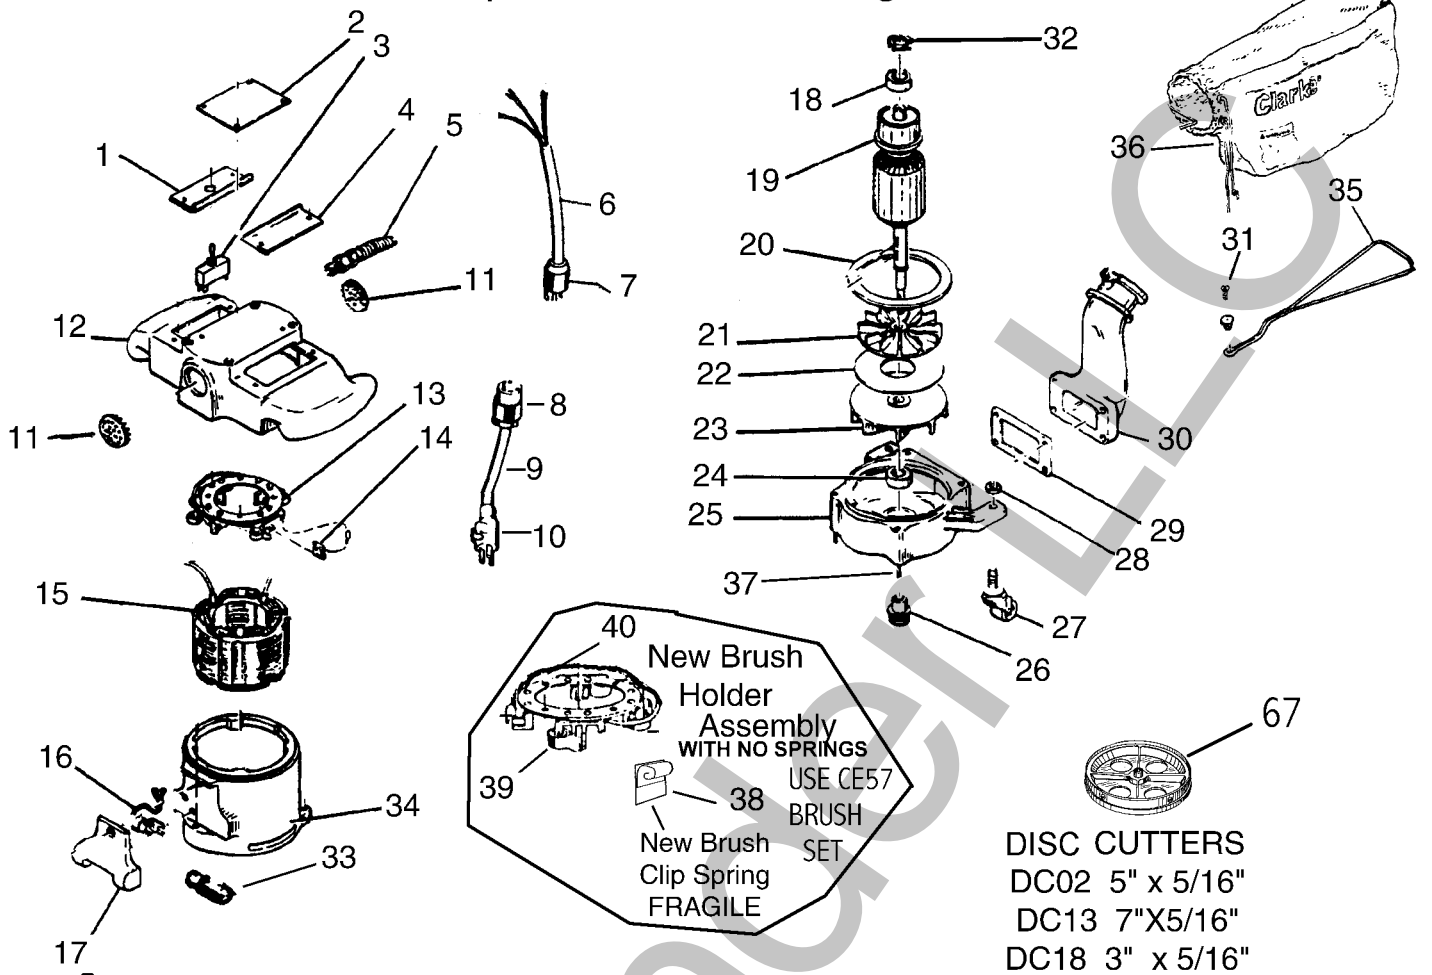

Super 5E Extension Edger

Complete 13" Extension
 65
SUPER 5E
5" X 13"
 Extension

STD. 7" x 8"
 Extension

Complete Extension
 Assembly - 66

3" X 8"
 Extension

Super 7E Extension Edger

ILL. #	PART #	Description
1	CE24	RH Cover
2	O	OBSOLETE !!
3	K508	LD Edger Sw
4	CE25	LH Cover
5	CE55	Relief
6	CSE02	Pigtail 115V
7	4721	Plug, Male
8	4731	Plug, Female
9	CSE03	115V Cord
10	6266	Plug, Male
11	CE29	Vent Plug
12	CSE05	Motor Cover
13	CE38	Brush Block Assy.
14	CE57	Brush Spade set4
15	CE65	Field 240v
15	CE39	Field 115V
16	CE28	Light Socket
17	CSE06	Lamp Guard
18	6202	Bearing
19	CSE08	240v Armature
19	CSE07	115v Armature
20	CE34	Baffle Gasket
21	CE26	Motor Fan
22	CE43	Baffle Plate
23	CE27	Vacuum Fan
24	6202	Bearing
25	CSE09	Fan Housing
26	CSE10	Motor Pulley
27	CSE11	Caster
28	920196	Jam Nut
29	CE23	Exhaust Gasket
30	CSE12	Ex Bracket
31	CE52	Support Bushing
32	SPR1128	Load Spring
33	E13	115V Bulb
33	E10	220V Bulb

ILL. #	PART #	Description
34	CSE13	Motor Housing
35	CE30	Bag Support
36	E15C	Red Edger Bag
37	CSE24	Stud
38	CE68	Brush Spring New
40	CE38N	New Brush Holder
41	CSE14	13" Extension
42	CSE15	Belt
43	CSE16	Guard
44	CSE17	Screw
45	CSE18	Retainer
46	CSE19	5" Pad
47	CSE20	5" Pad & Alum.
48	CSE21	Retainer
49	6302	Bearing
50	CSE23	Shaft
51	CSE24	Stud
52	CSE25	Extension
53	CSE26	Thumb Screw
54	CSE27	Belt
55	CSE28	Guard
56	CSE29	Retainer
57	6002	Bearing
58	CSE31	Shaft
59	CSE32	Extension
60	CSE33	Belt
61	CSE34	Guard
62	CSE35	3" Pad
63	CSE36	3" Pad & Alum.
64	CSE37	Shaft
65	CSE38	13" Assembly
66	CSE39	Picket Assly.
67	DC18	3 x 5/16" Cutter
67	DC02	5 x 5/16" Cutter
67	DC13	7 x 5/16 Cutter