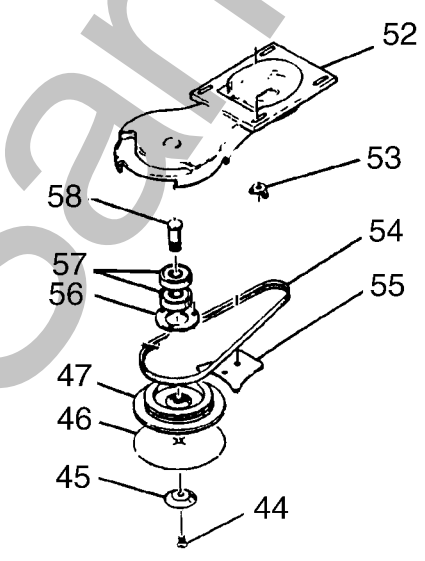

Super 5E Extension Edger

Complete 13" Extension
 65
SUPER 5E
5" X 13"
 Extension

STD. 7" x 8"
 Extension

Complete Extension
 Assembly - 66

3" X 8"
 Extension

Super 7E Extension Edger

ILL. #	PART #	Description
1	CE24	RH Cover
2	O	OBSOLETE !!
3	K508	LD Edger Sw
4	CE25	LH Cover
5	CE55	Relief
6	CSE02	Pigtail 115V
7	4721	Plug, Male
8	4731	Plug, Female
9	CSE03	115V Cord
10	6266	Plug, Male
11	CE29	Vent Plug
12	CSE05	Motor Cover
13	CE38	Brush Block Assy.
14	CE57	Brush Spade set4
15	CE65	Field 240v
15	CE39	Field 115V
16	CE28	Light Socket
17	CSE06	Lamp Guard
18	6202	Bearing
19	CSE08	240v Armature
19	CSE07	115v Armature
20	CE34	Baffle Gasket
21	CE26	Motor Fan
22	CE43	Baffle Plate
23	CE27	Vacuum Fan
24	6202	Bearing
25	CSE09	Fan Housing
26	CSE10	Motor Pulley
27	CSE11	Caster
28	920196	Jam Nut
29	CE23	Exhaust Gasket
30	CSE12	Ex Bracket
31	CE52	Support Bushing
32	SPR1128	Load Spring
33	E13	115V Bulb
33	E10	220V Bulb

ILL. #	PART #	Description
34	CSE13	Motor Housing
35	CE30	Bag Support
36	E15C	Red Edger Bag
37	CSE24	Stud
38	CE68	Brush Spring New
40	CE38N	New Brush Holder
41	CSE14	13" Extension
42	CSE15	Belt
43	CSE16	Guard
44	CSE17	Screw
45	CSE18	Retainer
46	CSE19	5" Pad
47	CSE20	5" Pad & Alum.
48	CSE21	Retainer
49	6302	Bearing
50	CSE23	Shaft
51	CSE24	Stud
52	CSE25	Extension
53	CSE26	Thumb Screw
54	CSE27	Belt
55	CSE28	Guard
56	CSE29	Retainer
57	6002	Bearing
58	CSE31	Shaft
59	CSE32	Extension
60	CSE33	Belt
61	CSE34	Guard
62	CSE35	3" Pad
63	CSE36	3" Pad & Alum.
64	CSE37	Shaft
65	CSE38	13" Assembly
66	CSE39	Picket Assly.
67	DC18	3 x 5/16" Cutter
67	DC02	5 x 5/16" Cutter
67	DC13	7 x 5/16 Cutter