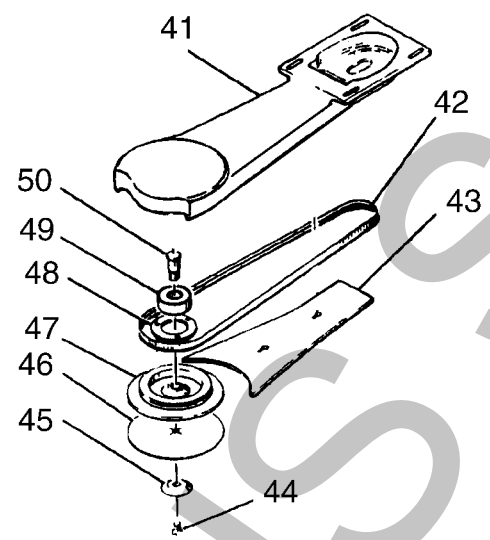

Super 5E Extension Edger

Complete 13" Extension
 65
SUPER 5E
5" X 13"
 Extension

STD. 7" x 8"
 Extension

Complete Extension
 Assembly - 66

3" X 8"
 Extension

Super 7E Extension Edger

ILL. #	PART #	Description
1	CE24	RH Cover
2	O	OBSOLETE !!
3	K508	LD Edger Sw
4	CE25	LH Cover
5	CE55	Relief
6	CSE02	Pigtail 115V
7	4721	Plug, Male
8	4731	Plug, Female
9	CSE03	115V Cord
10	6266	Plug, Male
11	CE29	Vent Plug
12	CSE05	Motor Cover
13	CE38	Brush Block Assy.
14	CE57	Brush Spade set4
15	CE65	Field 240v
15	CE39	Field 115V
16	CE28	Light Socket
17	CSE06	Lamp Guard
18	6202	Bearing
19	CSE08	240v Armature
19	CSE07	115v Armature
20	CE34	Baffle Gasket
21	CE26	Motor Fan
22	CE43	Baffle Plate
23	CE27	Vacuum Fan
24	6202	Bearing
25	CSE09	Fan Housing
26	CSE10	Motor Pulley
27	CSE11	Caster
28	920196	Jam Nut
29	CE23	Exhaust Gasket
30	CSE12	Ex Bracket
31	CE52	Support Bushing
32	SPR1128	Load Spring
33	E13	115V Bulb
33	E10	220V Bulb

ILL. #	PART #	Description
34	CSE13	Motor Housing
35	CE30	Bag Support
36	E15C	Red Edger Bag
37	CSE24	Stud
38	CE68	Brush Spring New
40	CE38N	New Brush Holder
41	CSE14	13" Extension
42	CSE15	Belt
43	CSE16	Guard
44	CSE17	Screw
45	CSE18	Retainer
46	CSE19	5" Pad
47	CSE20	5" Pad & Alum.
48	CSE21	Retainer
49	6302	Bearing
50	CSE23	Shaft
51	CSE24	Stud
52	CSE25	Extension
53	CSE26	Thumb Screw
54	CSE27	Belt
55	CSE28	Guard
56	CSE29	Retainer
57	6002	Bearing
58	CSE31	Shaft
59	CSE32	Extension
60	CSE33	Belt
61	CSE34	Guard
62	CSE35	3" Pad
63	CSE36	3" Pad & Alum.
64	CSE37	Shaft
65	CSE38	13" Assembly
66	CSE39	Picket Assly.
67	DC18	3 x 5/16" Cutter
67	DC02	5 x 5/16" Cutter
67	DC13	7 x 5/16 Cutter