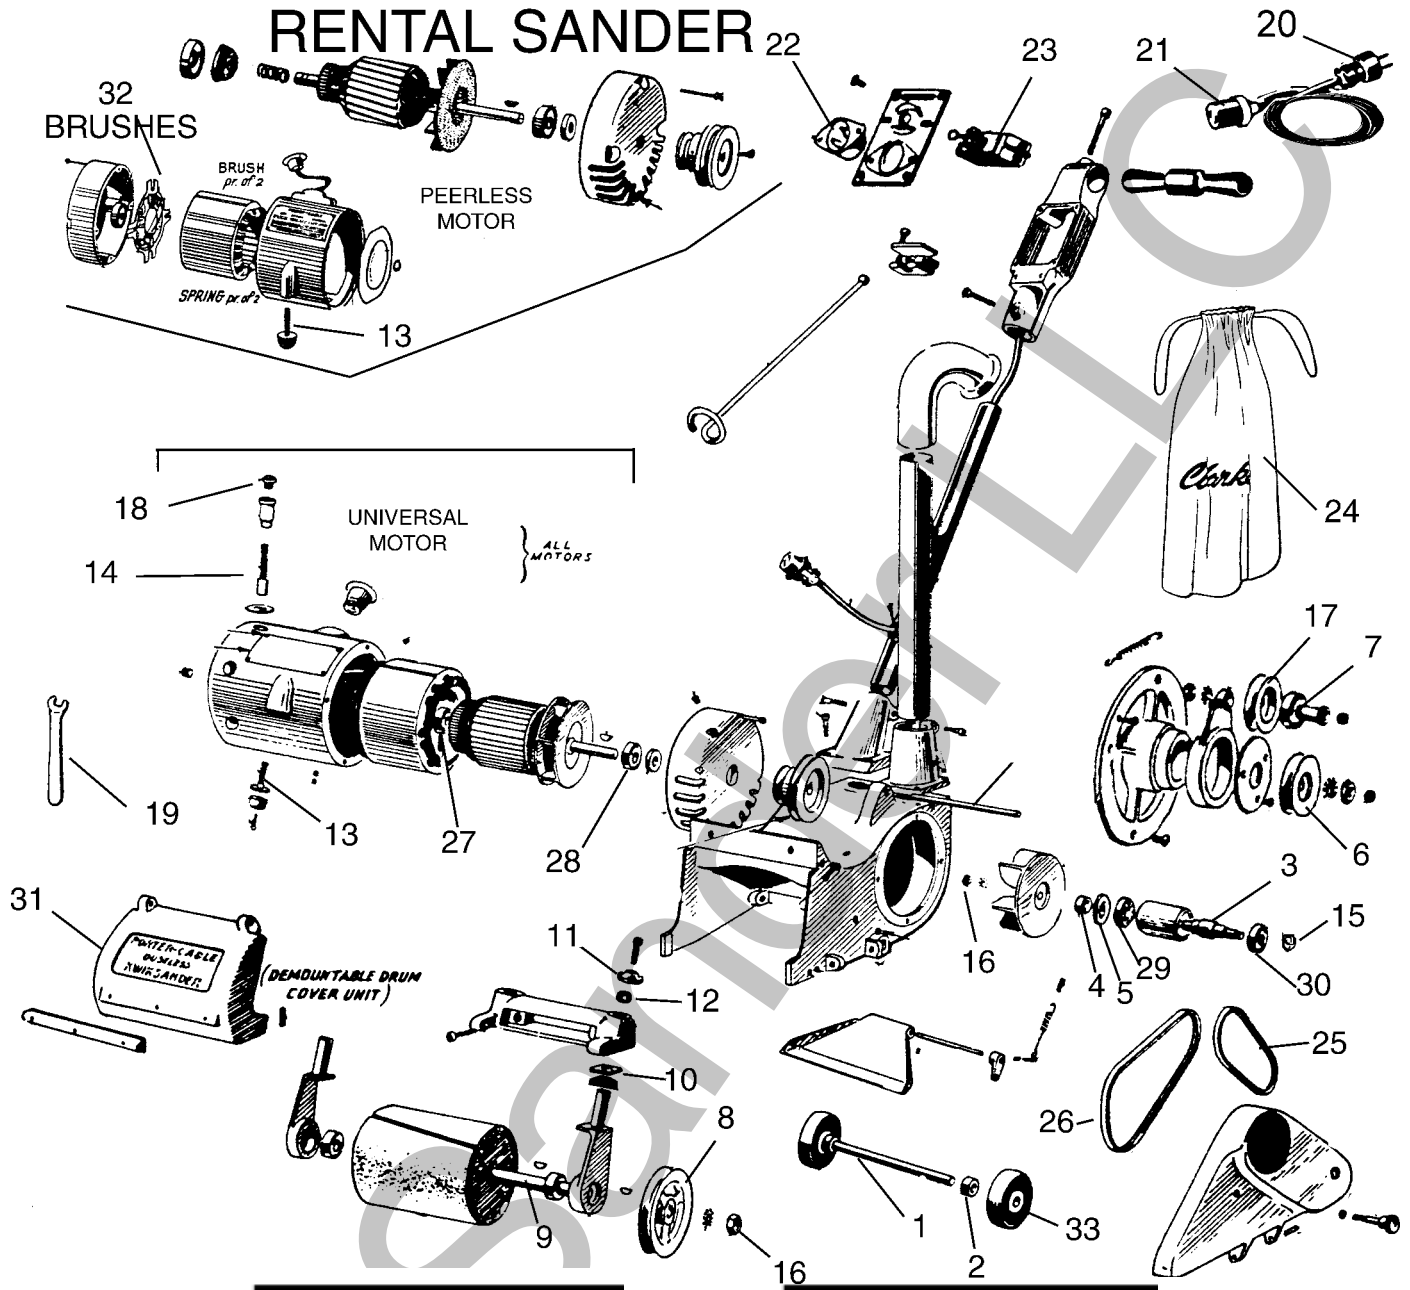

R-8 PORTER-CABLE Clarke RENTAL SANDER

ILL. #	PART #	Description
1	R802	Wheel Axle
2	R803	Collar
3	R805	Fan Shaft
4	R806	Fan Collar
5	R807	Fan Seal
6	R808	Fan Pulley
7	R809	Idler Shaft
8	R810	Drum Pulley
9	R811	Drum Shaft
10	R812	Shocks
11	R813	Drum Arm Cap
12	R814	Rubber Washer
13	R816	Motor Pin
14	R818	Brushes PC

ILL. #	PART #	Description
15	R819	LH Nut
16	R820	LH Nut
17	R822	Idler Pulley
18	CE12	Brush Cap
19	SW01	Wrenches
20	6266	Plug, Male
21	4731	Plug, Female
22	DU34	Twist Base
23	K600	HD Switch
24	S35	Rental Bag
25	3L240	Belt
26	4L290	Belt
27	R802	Wheel Axle