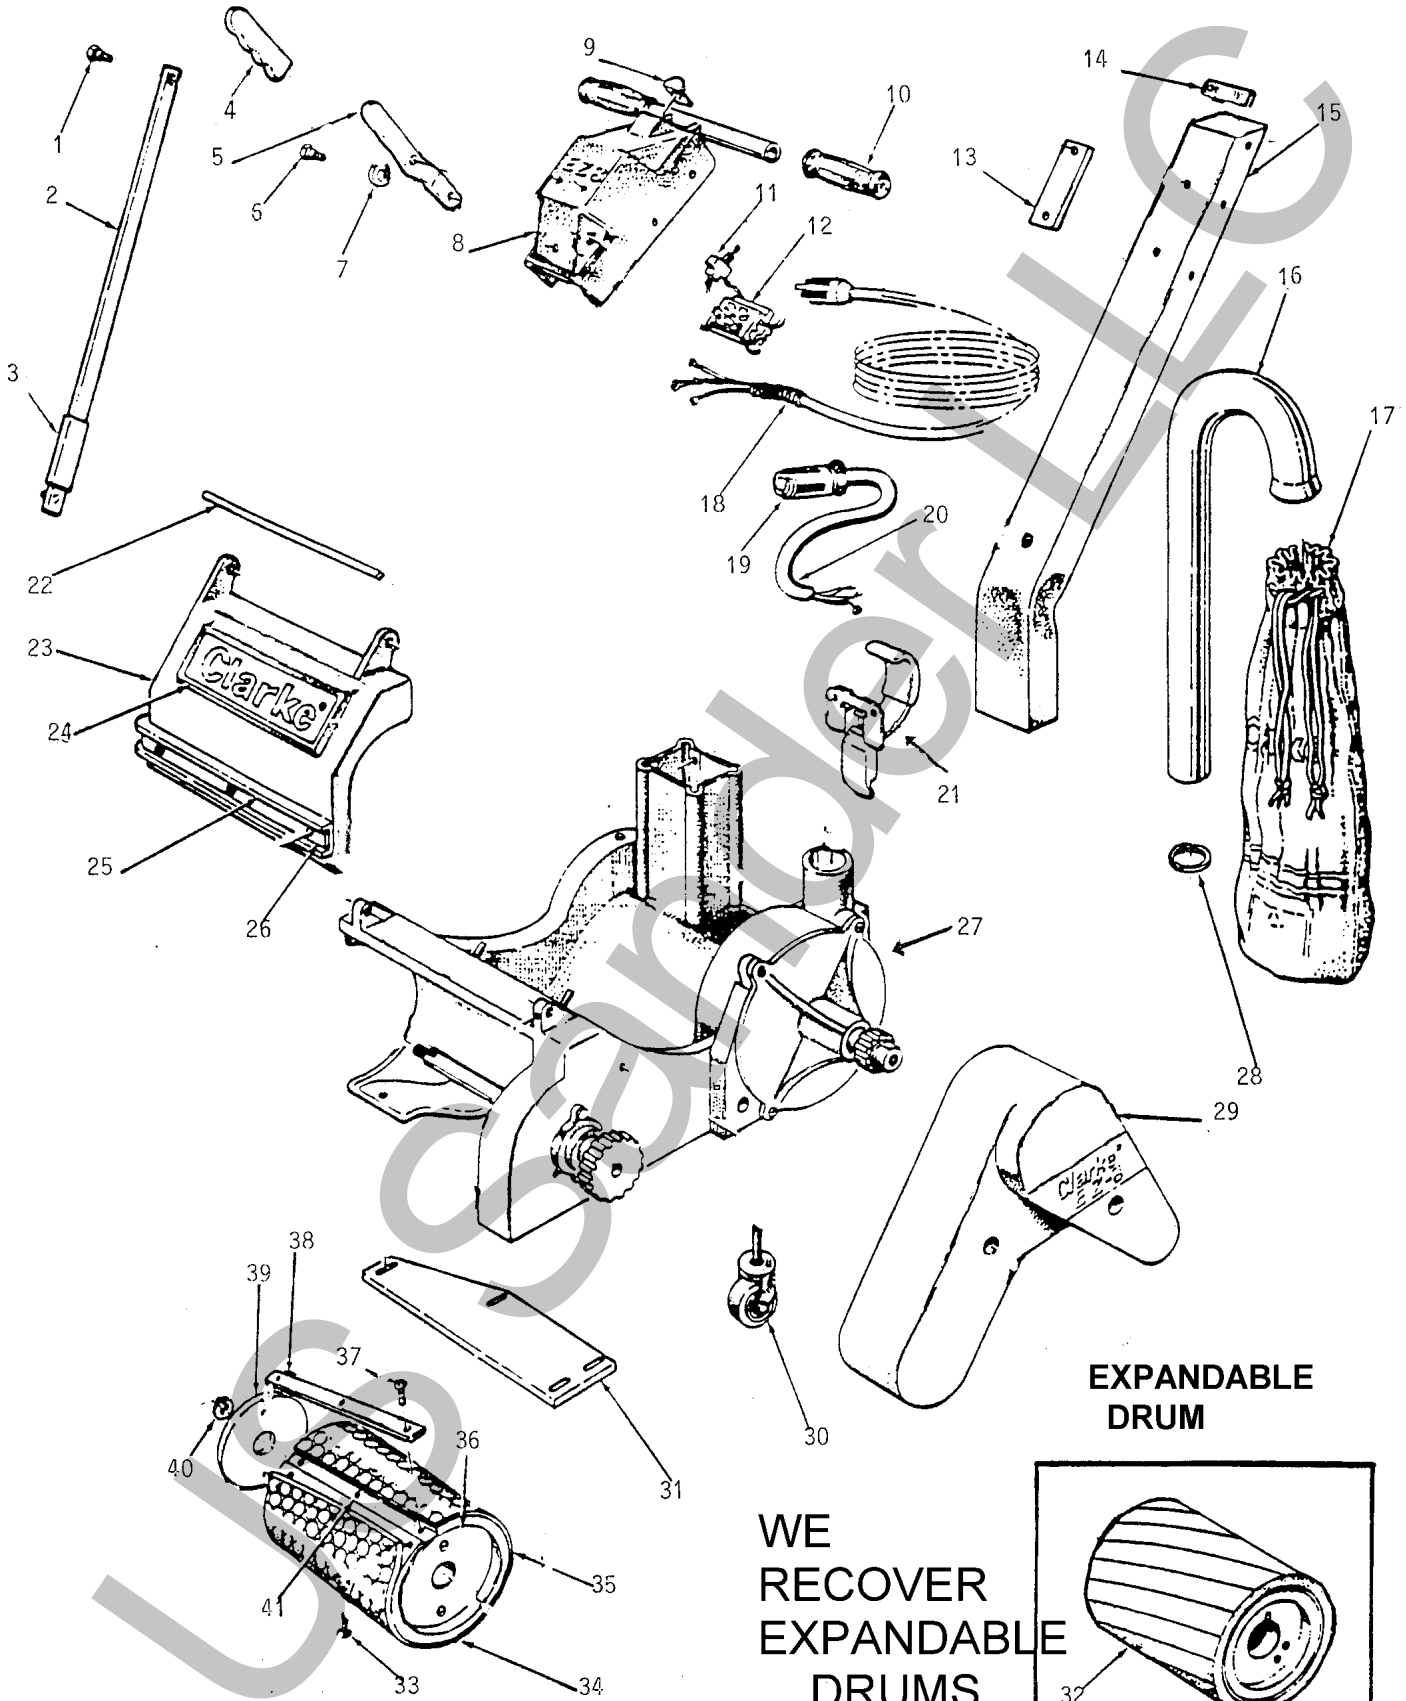

Clarke® EZ-8 Sander
Assembly Drawing #2 1/93

EZ 8

ILL. #	PART #	Description
1	960952	Sh Bolt
2	EZ31	Control Link
3	EZ32	Collar
4	EZ33	Grip
5	EZ34	Lever
6	960952	Sh Bolt
7	EZ35	Wave Washer
8	EZ36	Housing
9	EZ37	Guard
10	EZ38	Grip
11	EZ39	Switch
12	EZ40	Contr 115v
12	EZ41	Contr 230v
13	EZ42	Safety Plate
14	*****	
15	EZ44	Handle Tube
16	EZ45	Dust Tube
17	S35	Rental Bag
18	CE55	Relief
19	4731	Plug, Female
20	EZ46	115V Cord Set
21	EZ49	Latch

ILL. #	PART #	Description
22	EZ50	Cover Rod
23	EZ51	Front Cover
25	EZ53	Front Bumper
26	EZ54	Retainer
27	EZ20	Main Frame
28	EZ55	Tube Support
29	EZ56	Belt Guard
30	EZ57	Caster
31	EZ58	Dust Shoe
32	EZ59	Exp. Drum
33	962823	Pn Screw
34	EZ60	Drum Assly.
35	DU75	Cover Kit
36	EZ62	Drum Core
37	EZ63	Flat Screw
38	DU10	Clamp 3hole
39	EZ65	End Plate
40	EZ66	Key Washer
41	EZ67	Insert
42	EZ79	Bracket
43	EZ80	Wear Block
44	EZ81	Screw