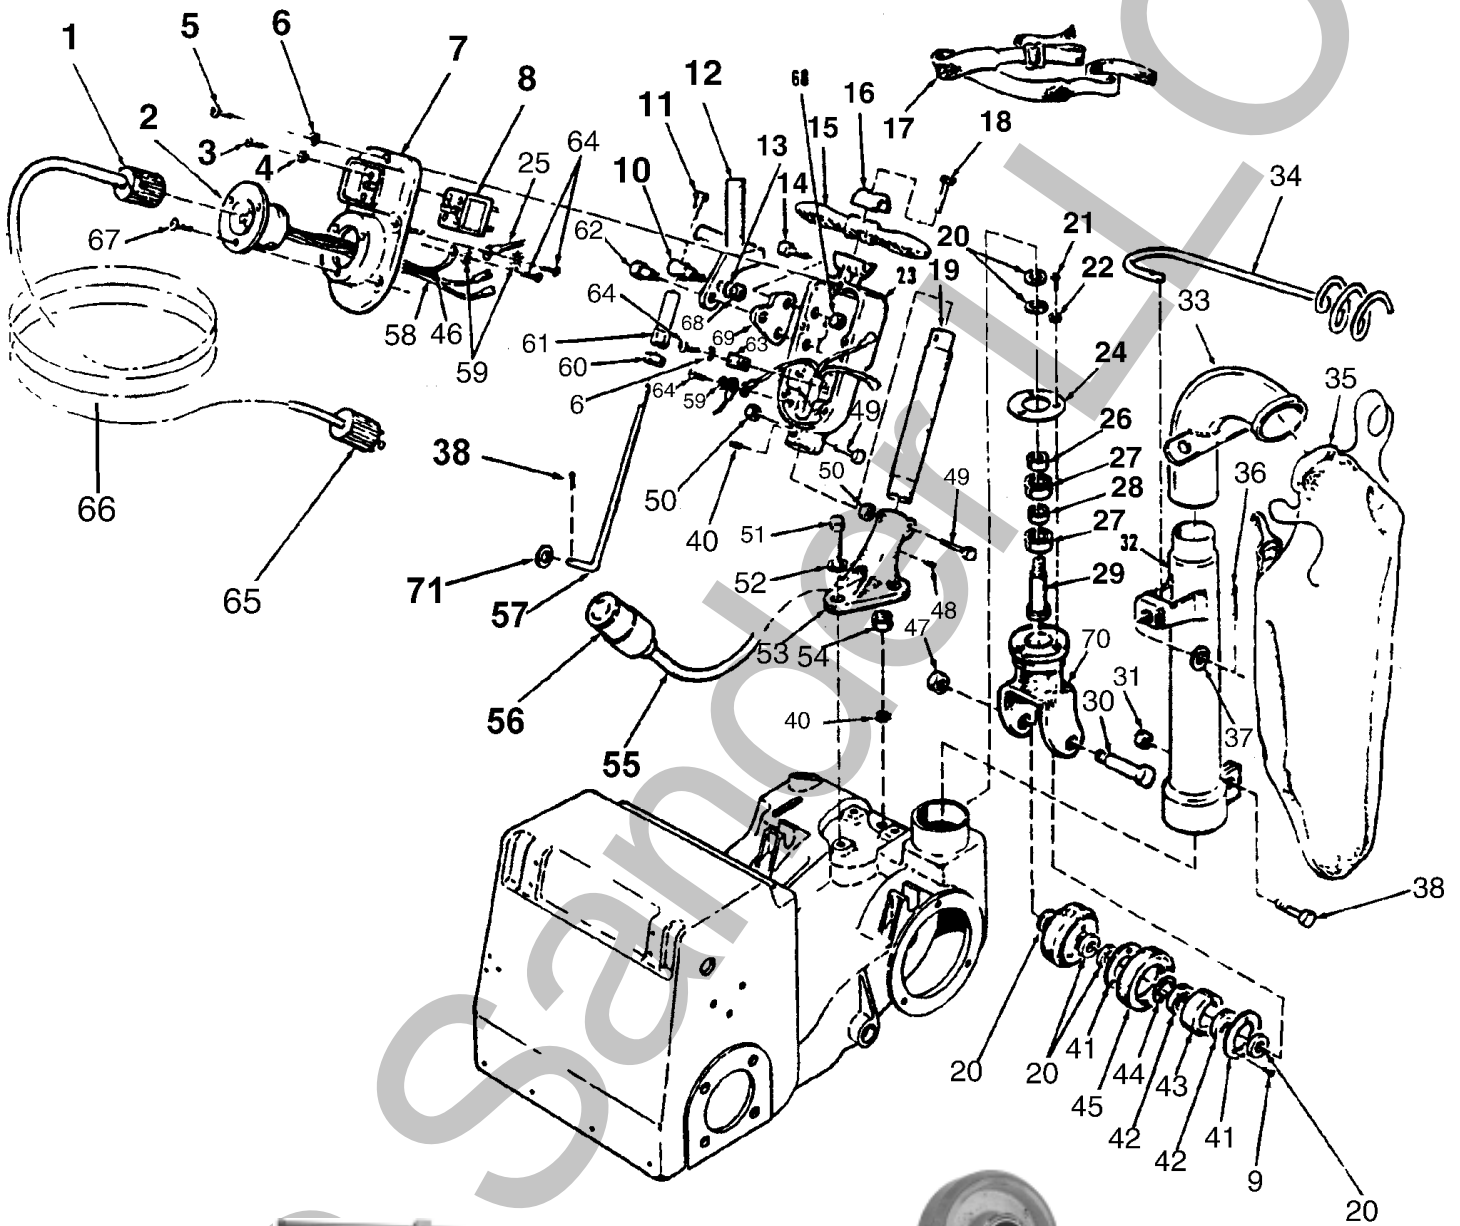

Clarke American Classic Sander 12 Assembly Drawing #3 9/92

SW09

Belt Drum Puller

Fits all Drums 8", 10", 12"

Cont. $90.00

72

Red urethane Rear Caster
Wheel Set CL118

ILL. #	PART #	Description
1	6214	Female
2	6215	Inlet
3	85313C	R Screw
4	*****	
5	84808A	R Screw
6	980650	Lock Washer
7	AS103	Cover
8	K840	CKT BRK. 30amp
9	85393A	PH Screw
10	CL78	Pivot
11	80021A	Sh Bolt
12	CL79	Lever
13	980646	Flat Washer
14	962481	Bolt
15	AS35	Handle
16	AS81	Handle Clamp
17	SW06	Oper. Belt
18	85818A	Handle Bolt
19	AS75	Handle Pipe
20	87003A	F-Washer
21	962823	Pn Screw
22	980657	Lock Washer
23	CL122	CL-Switch Box
24	AS86	Bearing Retainer
25	*****	
26	AS151	Caster Spacer
27	6202-10	Bearing
28	AS84	Spacer
29	AS39	Step Pivot Bolt
30	AS17	Wheel Axle
31	920342	Es Nut
32	CL80	Dust Tube
33	AS61	Dust Pipe Elbow
34	AS62	Cable Arm
35	S21A	Sander Bag
36	*****	

ILL. #	PART #	Description
37	*****	
38	962288	Bolt
40	*****	
41	CL125	Guide Shaft
42	6002	Bearing
43	*****	
44	*****	
45	CL118	2 Caster Wheels
46	*****	
47	920232	Full Nut
48	86200A	Screw
49	85816A	Bolt
50	920110	Es Nut
51	962216	Bolt
52	*****	
53	AS71	Bracket
54	920196	Jam Nut
55	*****	
56	6214	Female
57	CL117	12" Control Rod
58	*****	
59	*****	
60	920148	Hex J Nut
61	CL82	Adjuster
62	80022A	Sh Bolt
63	CL83	obselete
64	*****	
65	6212	Plug, Male
66	*****	
67	*****	
68	920284	Es Nut
69	CL84	Lever Plate
70	AS87	Caster Yoke
71	980645	Flat Washer
72	CL118	2 Caster Wheels
73	SW15	CL Wrenches

Note: Prices may vary from actual cost due to computer rounding or typographical errors. Prices may vary at any time.