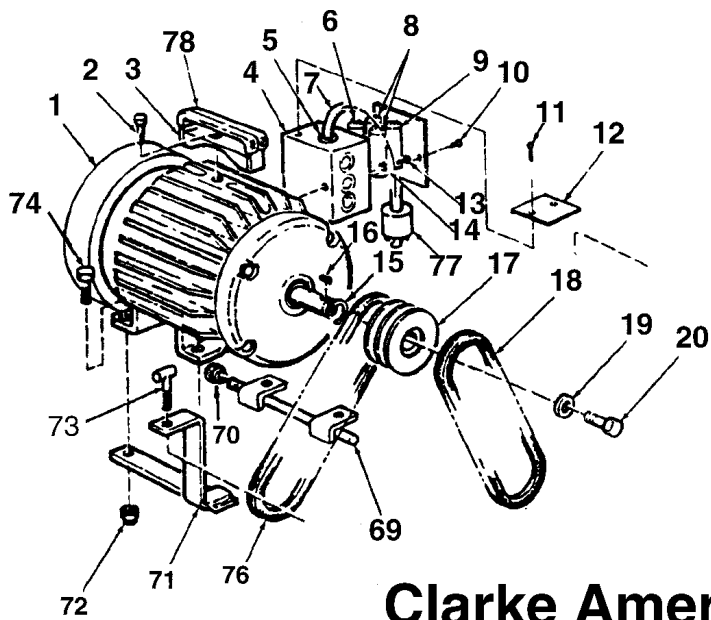

**Clarke American classic Sander 12
Assembly Drawing #2 9/92**