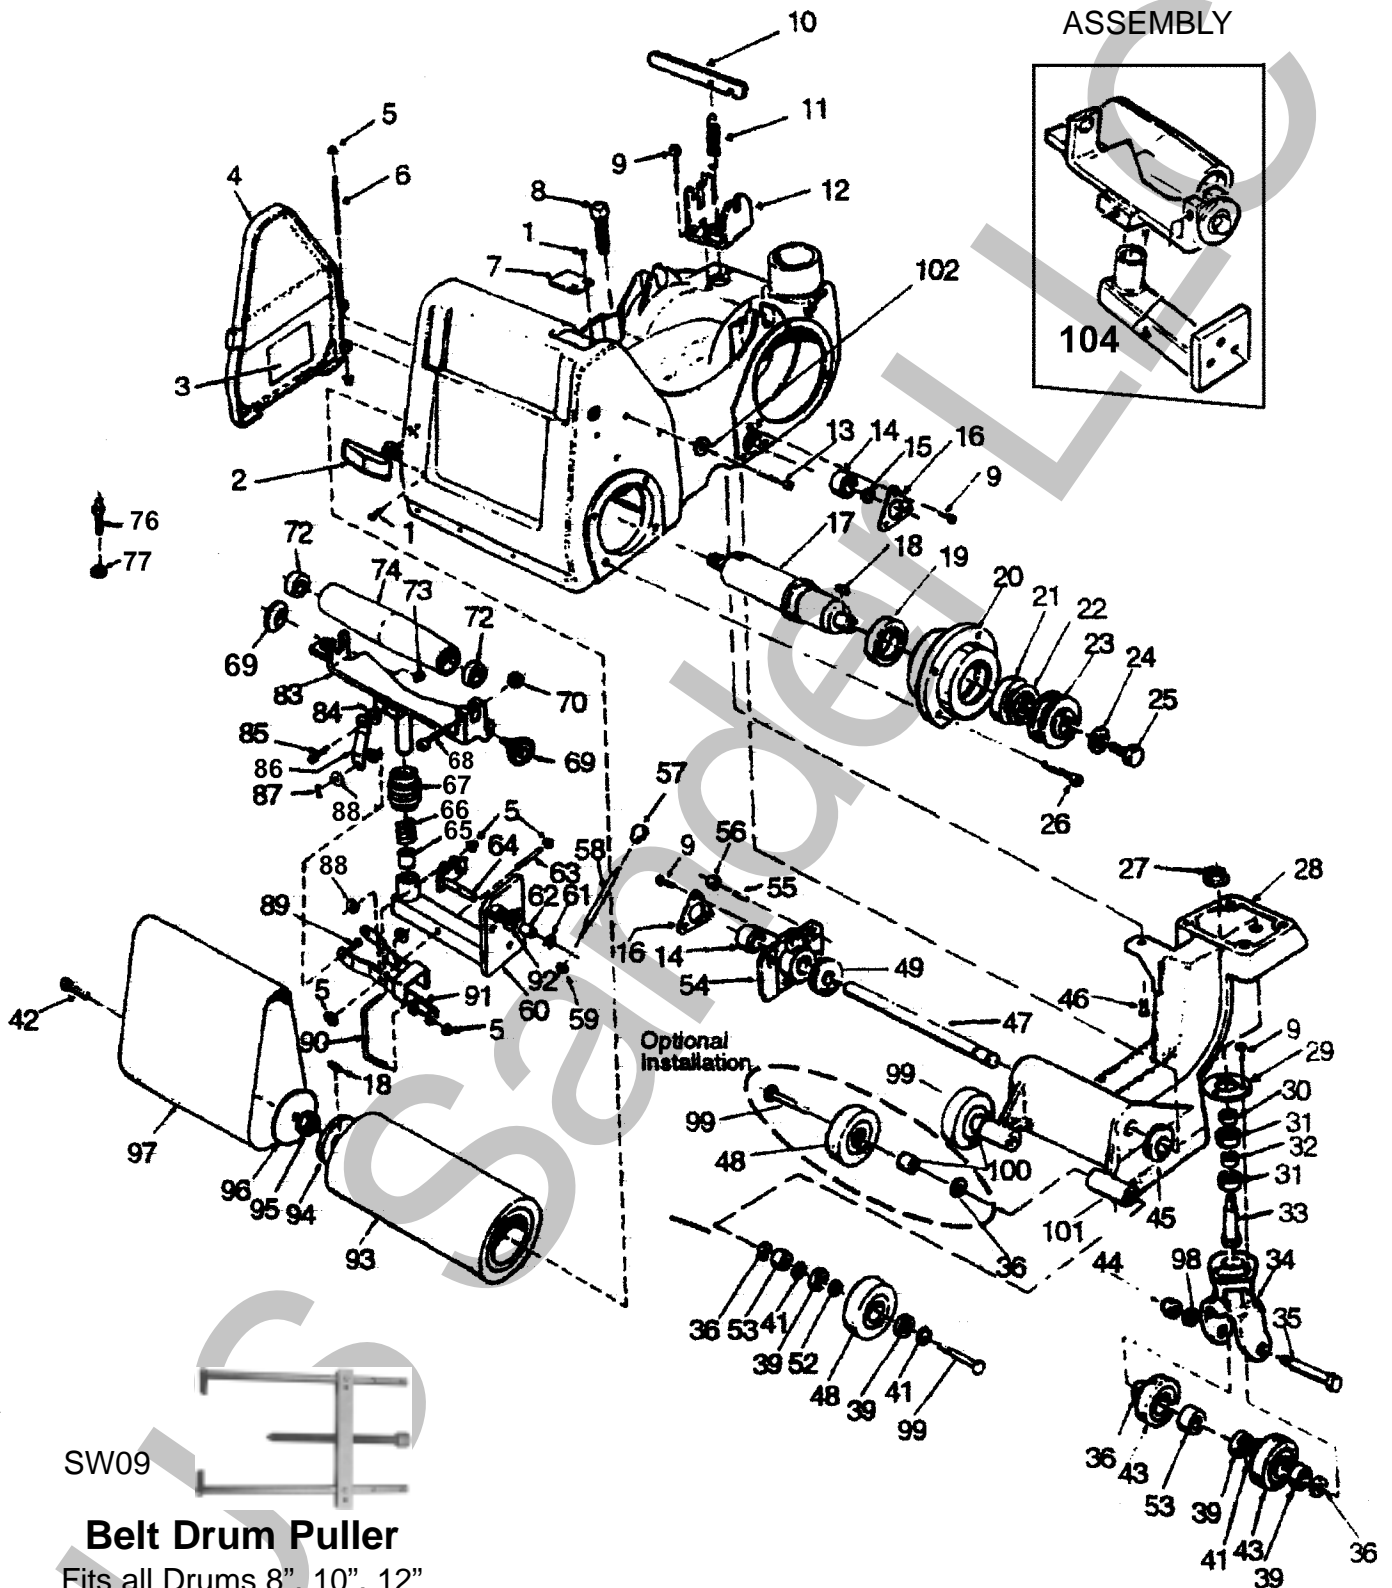

APOLLO 8 DRAWING #1

COMPLETE
ASSEMBLY

SW09

Belt Drum Puller

Fits all Drums 8", 10", 12"

Cont. $90.00

ILL. #	PART #	Description
1	85517A	Screw
2	AP05	Latch
4	AP90	Door
5	81501A	Pal Nut
6	AP06	Pin
7	CL46	Pad
8	86206A	Set Screw
9	962823	Pn Screw
10	AP04	Lever
11	CL24	Spring
12	AP07	Bracket
13	86112A	Sc Screw
14	51190A	Bearing
15	AP08	Ret. Ring
16	AP09	Ret Ring
17	AP10	Drum Shaft
18	CL133	Key
19	6011	Bearing
20	CL11	Carrier
21	6010	Bearing
22	CL12	Retainer
23	AP13	Drum Pulley
24	CL139	Retainer
25	962244	Bolt
26	86110A	Sc Screw
27	920196	Jam Nut
28	AP11	Trk Frame
29	AS86	Bearing Retainer
30	AS151	Caster Spacer
31	6202-10	Bearing
32	AS151	Caster Spacer
33	AS39	Step Pivot Bolt
34	AS87	Caster Yoke
35	AS17	Wheel Axle
36	87003A	F-Washer
39	6002	Bearing
41	CL121	Retainer
42	87700A	Screw
43	CL118	2 Caster Wheels
44	920232	Full Nut
45	AP14	Spacer
46	82504A	Pin

ILL. #	PART #	Description
47	AP15	Axle- Truck
48	CL01	Side Wheel
49	87029A	F-Washer
52	CL50	Spacer
53	AS157	Wheel Spacer
54	AP16	Housing
55	CL68	Stud
56	81215A	Nut
57	CL07	Knob
58	CL92	Lever
59	920110	Es Nut
60	AP28	Tension arm sup
63	CL132	1/4 Pin
64	AP17	Cam
66	CL30	Spring
67	CL100	Boot
68	80020A	Sh Bolt
69	CL31	Edge roller
70	920296	Es Nut
72	6202	Bearing
74	CL135	8" Steel roll as.
75	CL134	Roller Shaft
76	CL21	Adjuster
77	81303A	Jam Nut
83	CL23	Carriage
84	CL124	Neo Washer
85	80018A	Sh Bolt
86	AP18	Link
89	CL131	Clevis Pin
90	AP19	Connect Link
91	AP20	Lever
92	AP21	Nylon Washer
93	CL17	8" Drum CAB
94	CL18	Retainer
95	81106A	St Loc Nut
96	AP22	Dust Cover
99	85725A	Bolt
100	AP23	Spacer
101	962184	Screw
102	87000A	Washer
104	AP146	Upper roller assy

Note: Prices may vary from actual cost due to computer rounding or typographical errors. Prices may vary at any time.