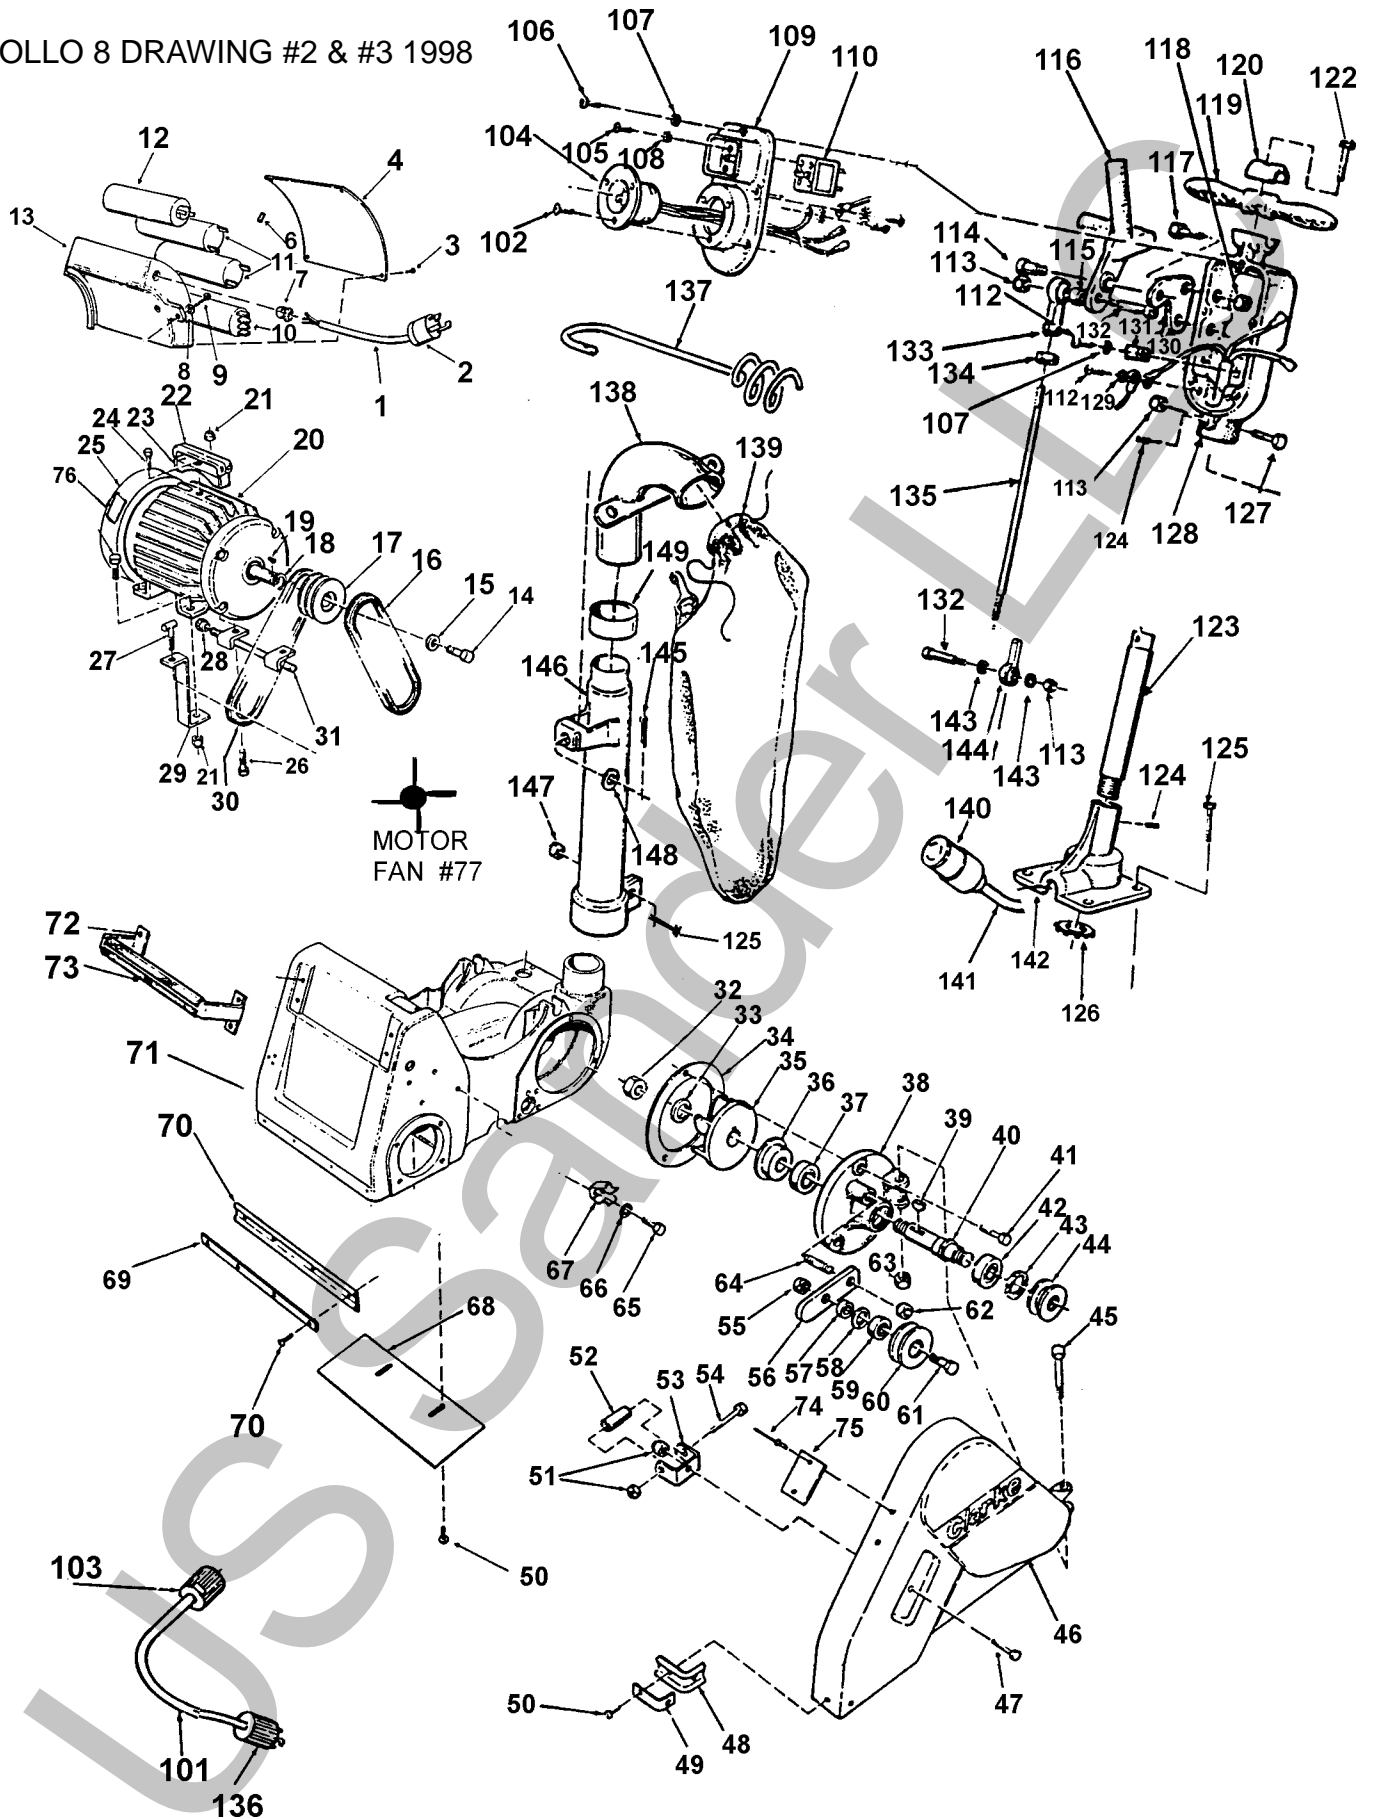

ILL. #	PART #	Description
3	962330	Screw
7	697502	Strain relief
8	980614	Ex. T Washer
10	CL38	Start Switch
11	CL39	Capacitor(PI)
12	CL40	Capacitor(Met)
13	AP24	Enclosure
14	AP25	Screw
15	CL139	Retainer
16	3L270	Belt
17	AP26	Pulley-MTR
18	CL42	Retainer
19	CL138	Key
20	AS101B3	BALD MTR 3400
21	920342	Es Nut
22	CL35	Cover
23	CL34	Handle
24	962870	Butt Head
25	AP27	Fan cover
26	85703A	Bolt
27	CL77	T-Screw
28	CL75	Knob
29	AP47	Front Mount
30	3VX375	Belt
31	AP29	Rear mount
32	81202A	LH Nut
33	87200A	Washer
33	87200A	Washer
34	AP30	Fan gasket
35	AS57	Fan
36	AS59	Fan Shaft Collar
37	6202	Bearing
38	AP31	Fan Housing
39	W404	Key
40	CL52	Fan Shaft
41	85813A	Bolt
42	6302	Bearing
43	CL53	Retainer
44	AS25	3V Fan Pulley
45	80017A	Sh Bolt
46	AP32	Belt guard
47	85700A	Bolt
48	CL57	Side Bumper
49	CL58	Bumper Retain
50	962826	Ph Screw
51	920284	Es Nut
52	CL59	Roller
53	CL60	Bracket
54	85702A	Bolt
55	171101	Flange Nut
56	CL67	Idler Arm
57	AP33	Spacer
58	57801A	Retain Ring
59	6000	Bearing
60	CL63	Idler Pulley

ILL. #	PART #	Description
61	962216	Bolt
62	81108A	Es Nut
63	920110	Es Nut
64	CL68	Stud
65	86111A	Sc Screw
66	980657	Lock Washer
67	AS34	Side Cover Clip
68	AP34	Dust shoe
69	AP35	Bumper-retain
70	AP36	Bumper
71	AP37	Main frame
72	87700A	Screw
73	AP38	Handle
75	CL62	Plate
77	CL145	Baldor Fan-Motor
103	6214	Female
104	6215	Inlet
105	853130	R Screw
106	962794	Screw
107	980650	Lock Washer
109	AS103	Cover
110	K840	CKT BRK. 30amp
113	920110	Es Nut
114	80022A	Sh Bolt
115	AP39	Spacer
116	AP40	Control Lever
117	962487	Bolt
118	920284	Es Nut
119	AS35	Handle
120	AS81	Handle Clamp
121	SW06	Oper. Belt
122	85818A	Handle Bolt
123	AP41	PIPE
124	86200A	Screw
125	962286	Bolt
126	82104A	Nut, Lock
127	85816A	Bolt
128	CL122	CL-Switch Box
130	AP42	Bracket- Handle
131	CL83	obselete
133	AP43	Rod End
134	920204	Nut
135	AP45	Rod
136	6212	Plug, Male
137	AS62	Cable Arm
138	AS61	Dust Pipe Elbow
139	S21A	Sander Bag
140	6344	Plug, Female
142	AP46	Pipe Mount
143	EZ35	Wave Washer
144	AP44	Rod End
146	CL80	Dust Tube
147	920342	Es Nut
148	980645	Flat Washer
149	S37	Dust Seal Band

Note: Prices may vary from actual cost due to computer rounding or typographical errors. Prices may vary at any time.