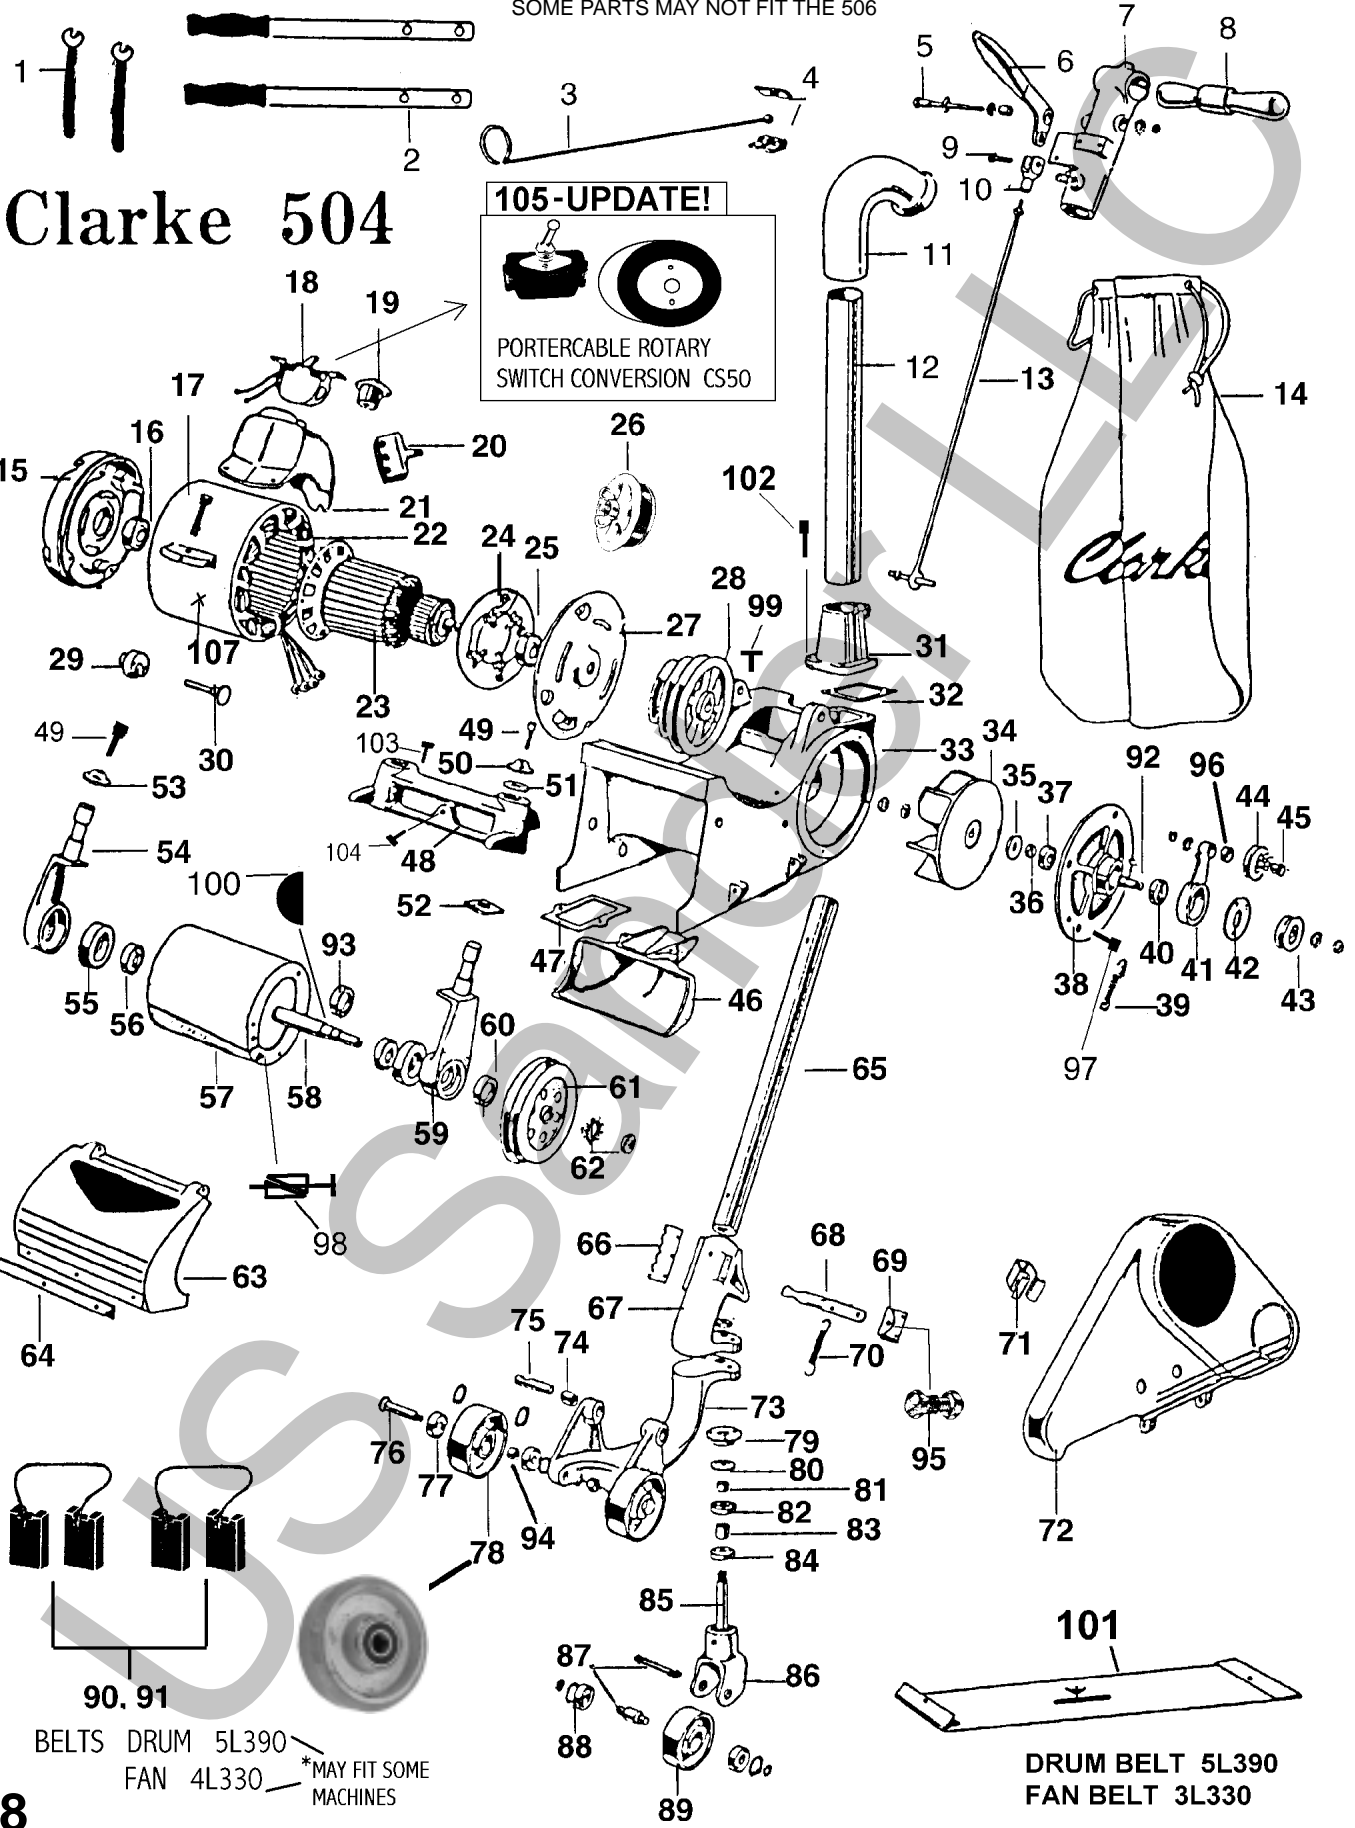

CLARKE 504 - GALAXY 506 - PORTERCABLE F87

SOME PARTS MAY NOT FIT THE 506

Clarke 504

105-UPDATE!

PORTERCABLE ROTARY SWITCH CONVERSION CS50

Clarke 504

ILL. #	PART #	Description
1	SW01	Wrenches
2	CS12	Carry Handles
3	*****	
4	*****	
5	CS54	Handle Stud
6	CS05	Control Handle
7	*****	
8	CS02	Wooden Handle
9	CS09	Fork Pin
10	CS08	Control Rod Fork
11	CS32	Elbow
12	CS78	Dust Pipe
13	CS71	Control Rod
14	S21A	Sander Bag
15	*****	
16	W205PF	Bearing
17	CS04	504 Motor Screw
18	K309	30 Amp. Switch
19	6345	Inlet
20	K280	110/220 Switch
21	*****	
22	*****	
23	*****	
24	*****	
25	W205PF	Bearing
26	CS105	Plug Clean Out
27	*****	
28	CS13	Motor Pulley 3 Groove
29	*****	
30	CS35	Motor Pin
31	CS132	Dust Support
32	*****	
33	*****	
34	CS110	Fan
35	CS27	Fan Seal
36	CS73	Fan Collar
37	6202	Bearing
38	CS111	Fan Housing
39	CS43	Idler Spring
40	6202	Bearing
41	CS21	Idler Arm
42	CS96A	Retainer
43	CS24	Fan Pulley
44	CS22	Idler Pulley
45	CS49	Idler Pulley Shaft
46	CS26	Dust Pan
47	*****	
48	*****	
49	AHC17	7/16-14 x 1 1/2
50	CS84	Washer
51	CS53	Rubber Washer Seal
52	CS36	Shock
53	CS84	Washer
54	CS130	RT ARM

ILL. #	PART #	Description
55	CS18	Retainer Ring
56	6205	Bearing
57	CS504D	8" DRUM
58	CS15	8" Drum Shaft
59	CS131	LF ARM
60	CS11	Dust Seal
61	CS14	Drum Pulley 2 Groove
61	CS58-6	6.75" Drum Pulley
61	CS58-5	5.75" Drum Pulley
62	CS20	Nut & Washer
63	CS128	Drum Cover
66	*****	
67	*****	
68	CS34	Tension Lever
69	*****	
70	CS19L	Tension Spring
71	AS34	Side Cover Clip
72	CS126	Belt Guard
73	*****	
74	CS30	Bearing
75	CS74	Fulcrum
76	CS17	Side Wheel Axle
77	6202	Bearing
78	CS01	Side Wheel
79	CS96	Yoke Cover
80	CS38	Caster Seal
81	CS75	Spacer
82	6202	Bearing
83	CS55	Long Collar
84	6202	Bearing
85	CS37	Caster Stud
86	CS95	Yoke
87	CS31	Axle Assy.
88	6202	Bearing
89	CS56	Rear Wheel
90	S25	Motor Brushes
91	CS46	Brushes Master Motor
92	CS23	Fan Shaft
93	CS76	Drum Spacer
94	CS77	Spacer
95	CS138	Lever Stud
96	CS127	Spacer
97	AHC2	Screw
98	CS90	Wedge Kit
99	CS118	Wing Screw
100	W606	3/16 x 3/4
101	CS87A	Adj. 8" Template
102	AHC2	Screw
103	AHC13	3/8-16 x 1 1/4
104	AHC12	3/8-16 x 1
105	CS50	Conv. Switch
107	CS101	MOTOR KIT
107	!!!	CALL FOR PRICE

SOME PARTS MAY NOT BE AVAILABLE YET!

Note: Prices may vary from actual cost due to computer rounding or typographical errors. Prices may vary at any time.